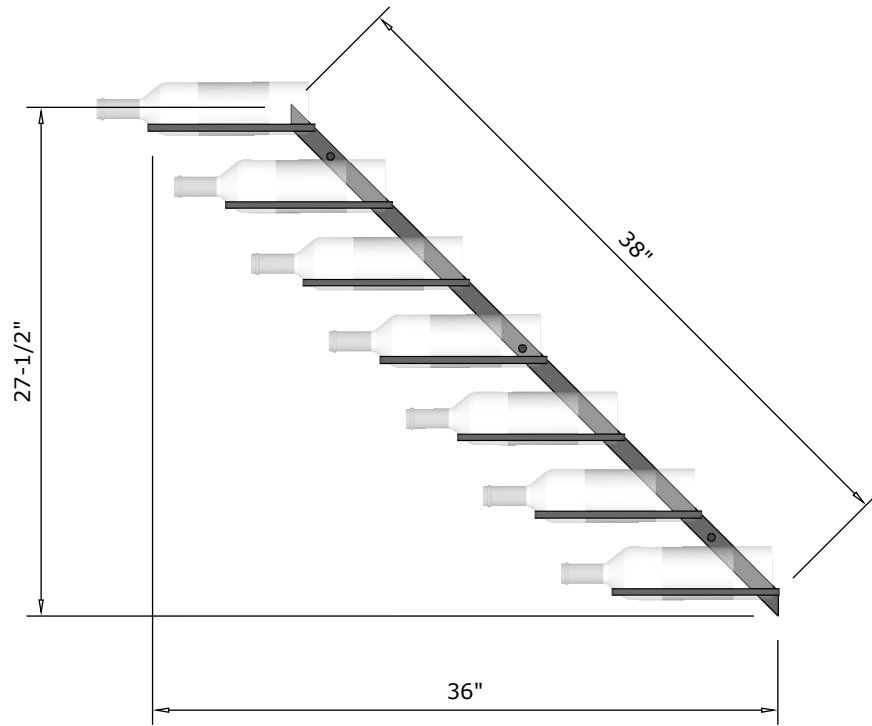

Vino Mode Wine Display Rack

7 Bottle Diagonal Specification Sheet

FRONT VIEW

SIDE VIEW