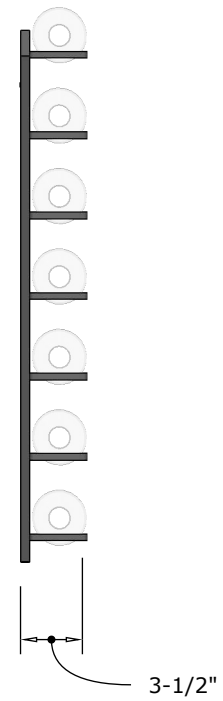

Vino Mode Wine Display Rack

7 Bottle Diagonal Specification Sheet

FRONT VIEW

SIDE VIEW