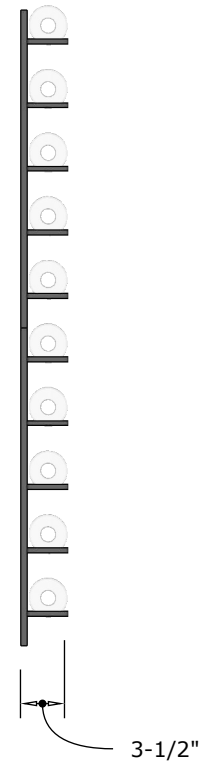

# Vino Mode Wine Display Rack

## 10 Bottle Vertical Specification Sheet

FRONT VIEW

SIDE VIEW