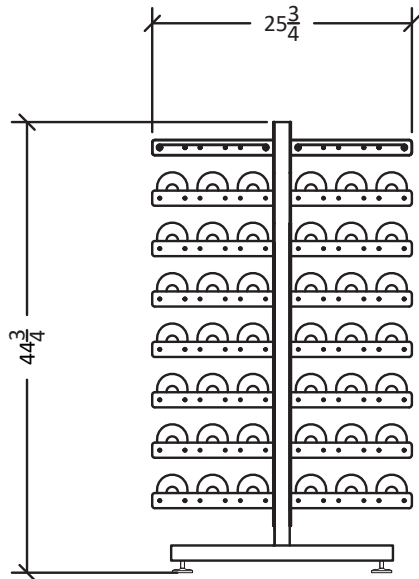

Wine Wall Island Display Rack 3

Spec Sheet for WW-IDR3 (-SH and -XL models), 144-bottle freestanding wine rack

Shelf reduces bottle capacity by 18 bottles and is only included with -SH models.

VINTAGEVIEW®
MOVING WINE STORAGE FORWARD