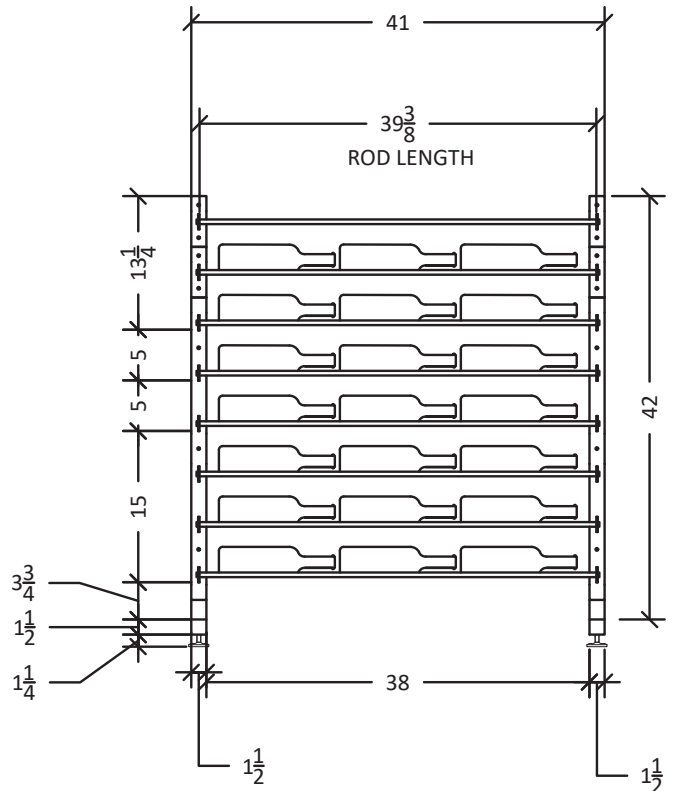

Wine Wall Island Display Rack 3

Spec Sheet for WW-IDR3 (-SH and -XL models), 144-bottle freestanding wine rack

Shelf reduces bottle capacity by 18 bottles and is only included with -SH models.

VINTAGEVIEW®
MOVING WINE STORAGE FORWARD