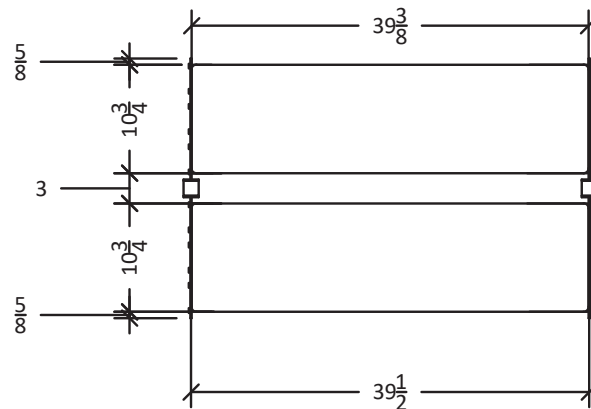

Wine Wall Island Display Rack 3

Spec Sheet for WW-IDR3 (-SH and -XL models), 144-bottle freestanding wine rack

Shelf reduces bottle capacity by 18 bottles and is only included with -SH models.

VINTAGEVIEW®
MOVING WINE STORAGE FORWARD