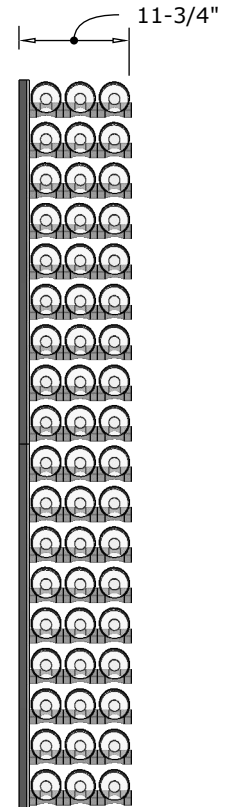

VINdustry Wine Pegs & Panel Kit

Curved panels specification sheet

FRONT VIEW

SIDE VIEW - SINGLE DEEP

SIDE VIEW - DOUBLE DEEP

SIDE VIEW - TRIPLE DEEP