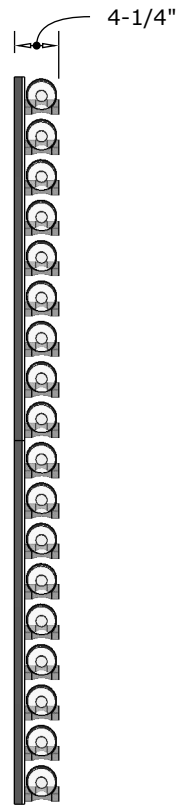

VINdustry Wine Pegs & Panel Kit

Curved panels specification sheet

FRONT VIEW

SIDE VIEW - SINGLE DEEP

SIDE VIEW - DOUBLE DEEP

SIDE VIEW - TRIPLE DEEP