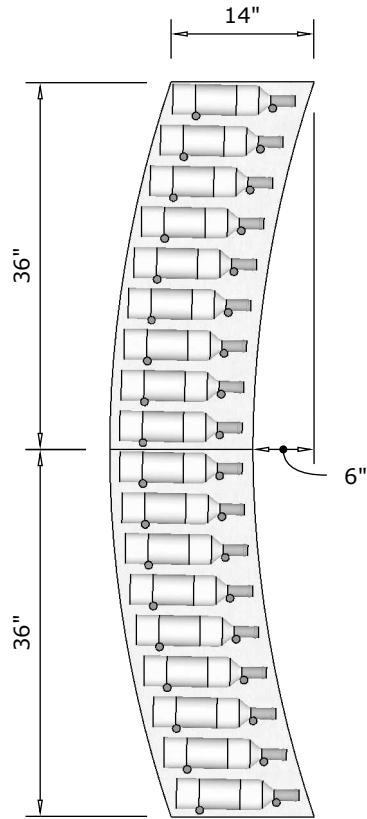

VINdustry Wine Pegs & Panel Kit

Curved panels specification sheet

FRONT VIEW

SIDE VIEW - SINGLE DEEP

SIDE VIEW - DOUBLE DEEP

SIDE VIEW - TRIPLE DEEP