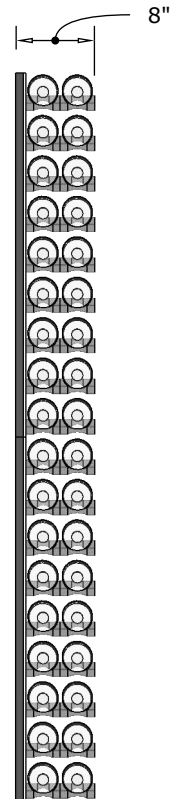

VINdustry Wine Pegs & Panel Kit

Curved panels specification sheet

FRONT VIEW

SIDE VIEW - SINGLE DEEP

SIDE VIEW - DOUBLE DEEP

SIDE VIEW - TRIPLE DEEP