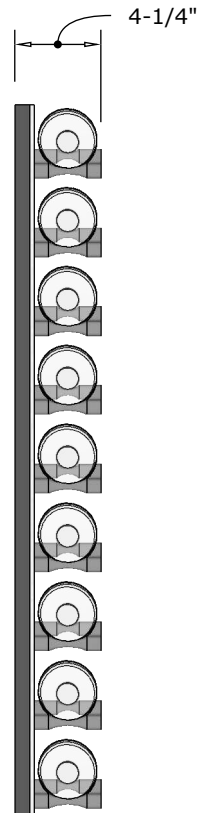

# VINdustry Wine Pegs & Panel Kit

*3' Rectangular panels specification sheet*

FRONT VIEW

SIDE VIEW - SINGLE DEEP

SIDE VIEW - DOUBLE DEEP

SIDE VIEW - TRIPLE DEEP