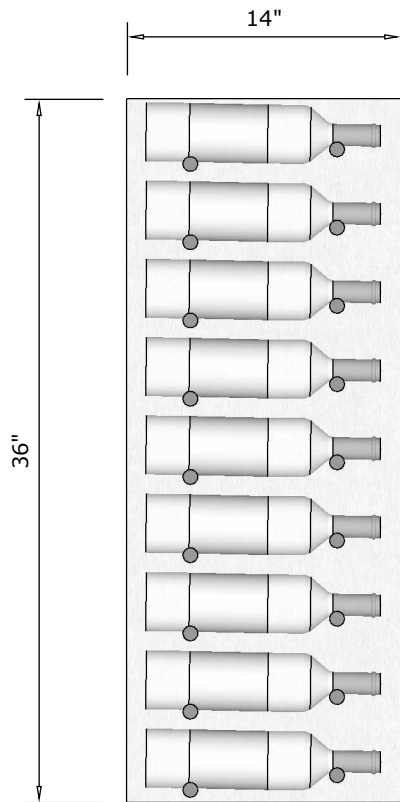

# VINdustry Wine Pegs & Panel Kit

*3' Rectangular panels specification sheet*

FRONT VIEW

SIDE VIEW - SINGLE DEEP

SIDE VIEW - DOUBLE DEEP

SIDE VIEW - TRIPLE DEEP