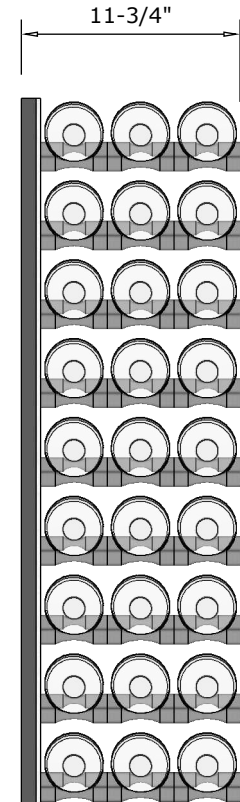

# VINdustry Wine Pegs & Panel Kit

*3' Rectangular panels specification sheet*

FRONT VIEW

SIDE VIEW - SINGLE DEEP

SIDE VIEW - DOUBLE DEEP

SIDE VIEW - TRIPLE DEEP