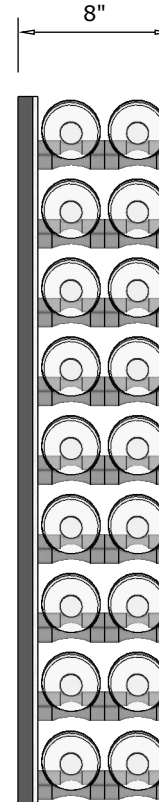

# VINdustry Wine Pegs & Panel Kit

*3' Rectangular panels specification sheet*

FRONT VIEW

SIDE VIEW - SINGLE DEEP

SIDE VIEW - DOUBLE DEEP

SIDE VIEW - TRIPLE DEEP