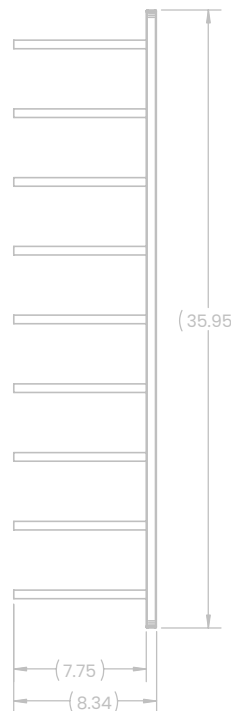

ULTRA WALL RAILS

ST (Cork-Out)

FEATURES

- + Modern, sleek design makes any area organized and aesthetically pleasing.
- + Stores bottles horizontally allowing moisture to the cork and maximizing label visibility.
- + Wall-mounted wine rack that is easy to install and includes mounting hardware.
- + Scratch and mar resistant.
- + Holds up to 12 wine bottles.
- + CAD blocks available.

FINISH OPTIONS

Matte
Black

A

ULTRA WALL RAILS

HZ (Label-Out)

B