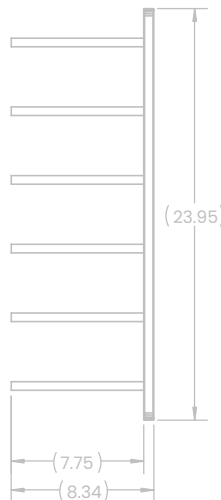

ULTRA WALL RAILS

ST (Cork-Out)

FEATURES

- + Modern, sleek design makes any area organized and aesthetically pleasing.
- + Stores bottles horizontally allowing moisture to the cork and maximizing label visibility.
- + Wall-mounted wine rack that is easy to install and includes mounting hardware.
- + Scratch and mar resistant.
- + Holds up to 12 wine bottles.
- + CAD blocks available.

FINISH OPTIONS

Matte
Black

A

ULTRA WALL RAILS

HZ (Label-Out)

B