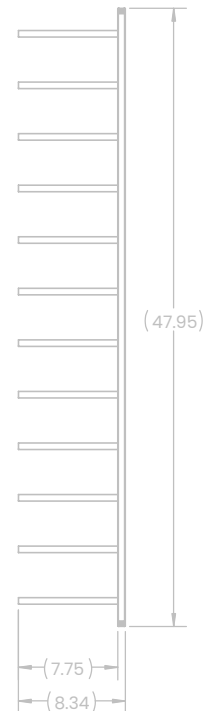

ULTRA WALL RAILS

ST (Cork-Out)

FEATURES

- + Modern, sleek design makes any area organized and aesthetically pleasing.
- + Stores bottles horizontally allowing moisture to the cork and maximizing label visibility.
- + Wall-mounted wine rack that is easy to install and includes mounting hardware.
- + Scratch and mar resistant.
- + Holds up to 12 wine bottles.
- + CAD blocks available.

FINISH OPTIONS

Matte
Black

A

ULTRA WALL RAILS

HZ (Label-Out)

B