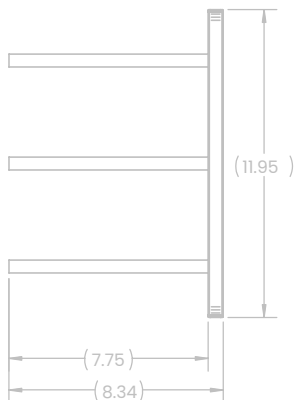

ULTRA WALL RAILS

ST (Cork-Out)

FEATURES

- + Modern, sleek design makes any area organized and aesthetically pleasing.
- + Stores bottles horizontally allowing moisture to the cork and maximizing label visibility.
- + Wall-mounted wine rack that is easy to install and includes mounting hardware.
- + Scratch and mar resistant.
- + Holds up to 12 wine bottles.
- + CAD blocks available.

FINISH OPTIONS

Matte
Black

A

ULTRA WALL RAILS

HZ (Label-Out)

B