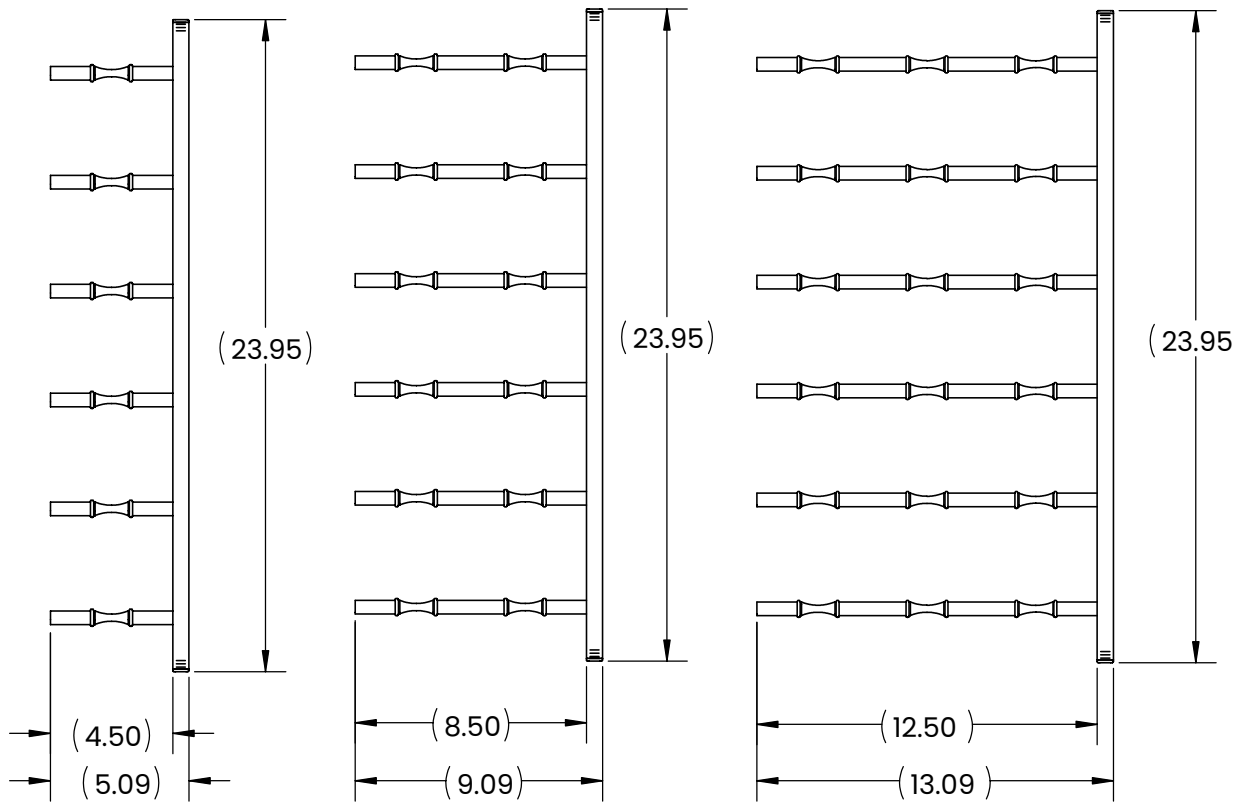

## FEATURES

- + Modern, sleek design makes any area organized and aesthetically pleasing.
- + Stores bottles horizontally allowing moisture to the cork and maximizing label visibility.
- + Wall-mounted wine rack that is easy to install and includes mounting hardware.
- + Scratch and mar resistant.
- + Holds up to 36 wine bottles.
- + CAD blocks available.

# ULTRA WALL RAILS

HZ (Label-Out)

2 FOOT