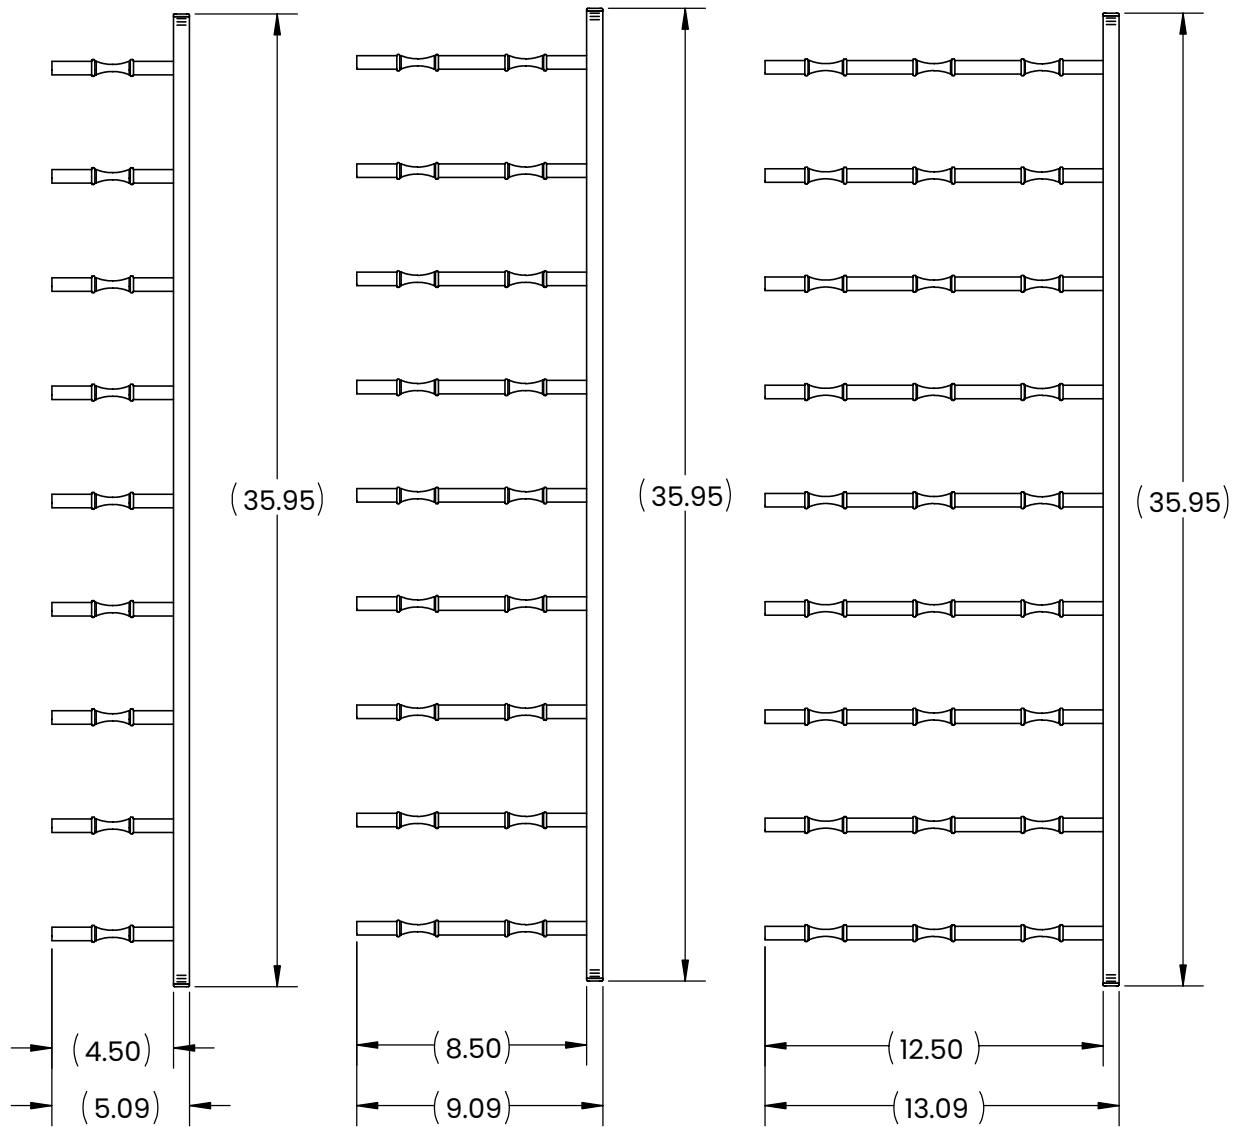

ULTRA WALL RAILS

HZ (Label-Out)

3 FOOT