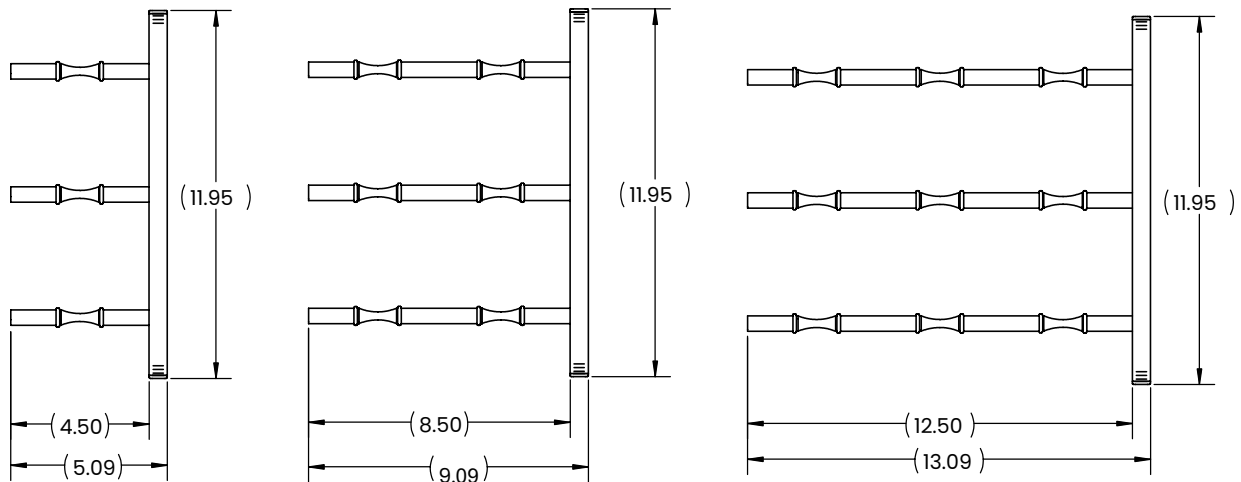

FINISH OPTIONS

Matte
Black

1 FOOT