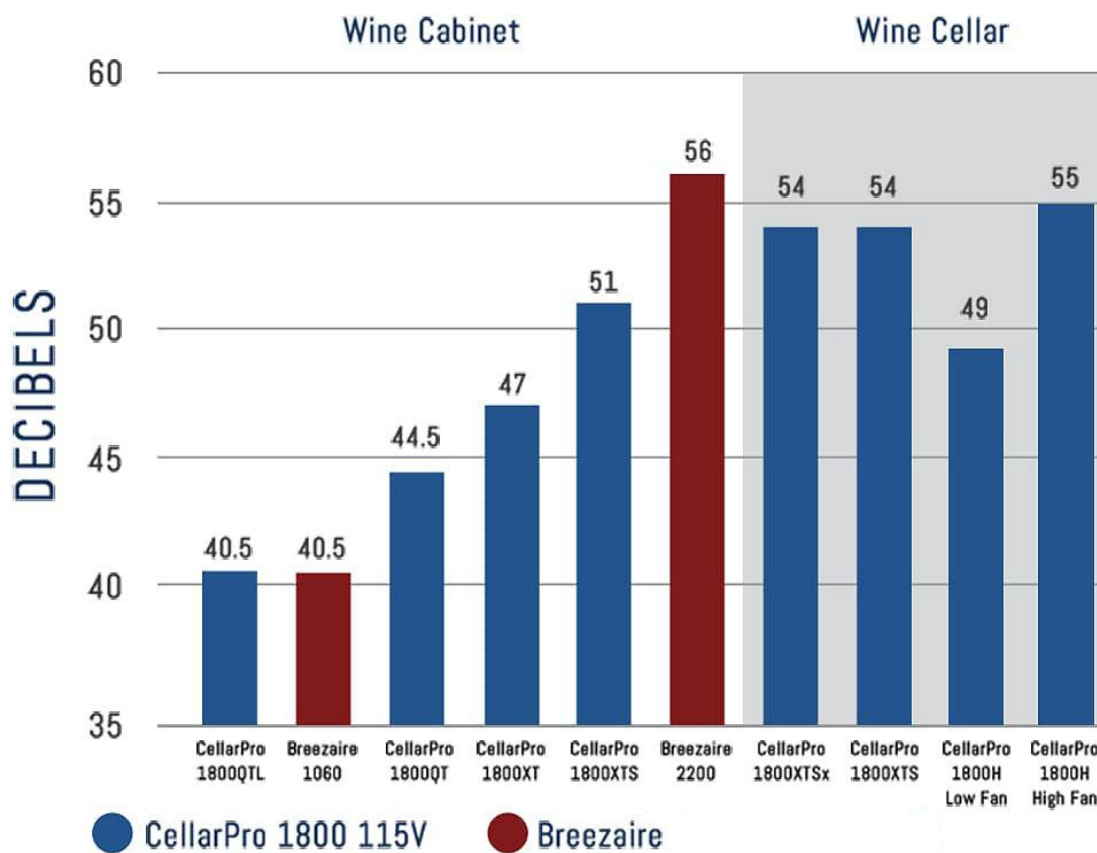

# 1800 Sound Performance

**Summary:**

We chart the decibels for various CellarPro 1800 Series and Breezaire WKC series cooling units as measured when installed in a Le Cache Model 2400 wine cabinet (left) and in a wine cellar wall (right).

### Test Conditions:

- The readings on the left were measured when the wine cooling unit was installed in a Le Cache Model 2400 wine cabinet, placed flush against a wall in a carpeted room with 8-foot ceilings. The readings were taken 3 feet in front of the wine cabinet at a height of 5 feet.
- The readings on the right were measured when the wine cooling unit was installed in a wine cellar wall, in a non-carpeted room with vaulted ceilings. The readings were taken 3 feet behind the wine cellar at a height of 5 feet.