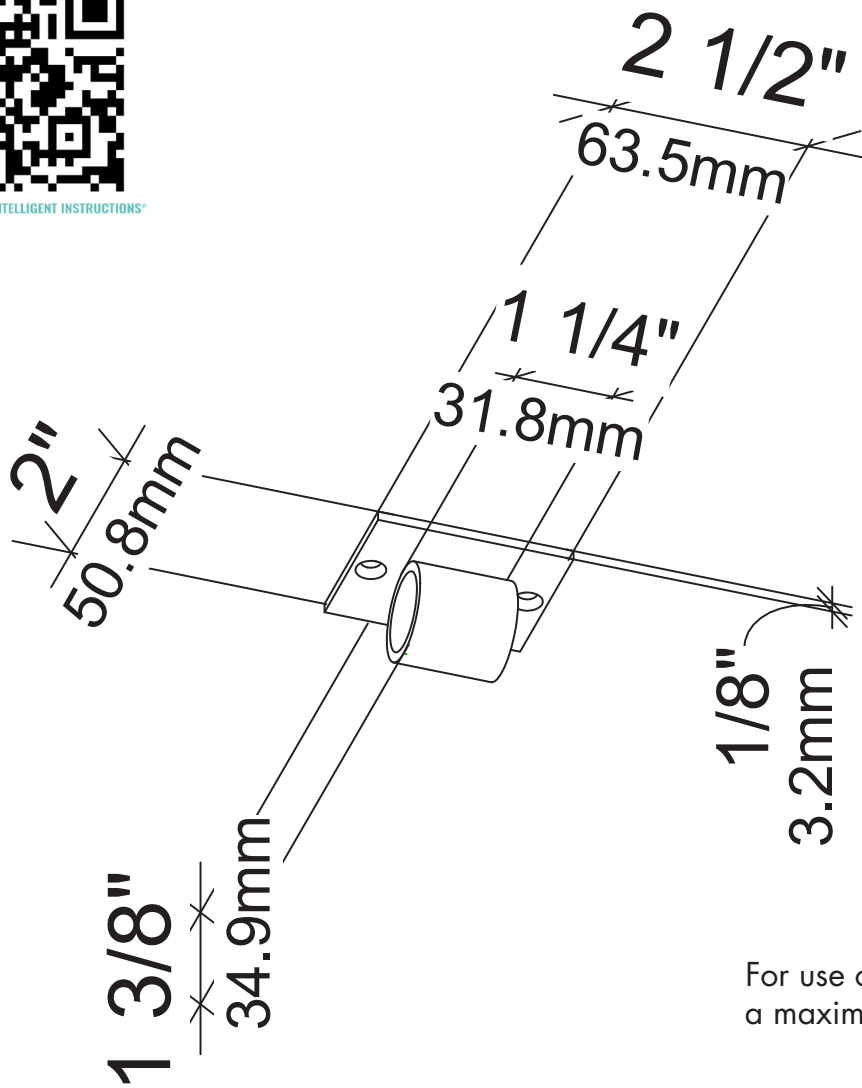

# Vino Series/Wine Wall Angle Bracket

Spec Sheet for FCP-ANG for use with Vino Series and Wine Wall post systems

SCAN FOR BILT. 3D INSTRUCTIONS

POWERED BY BILT INTELLIGENT INSTRUCTIONS™

For use on surfaces with a maximum angle of 30 degree

VINTAGEVIEW®  
MOVING WINE STORAGE FORWARD