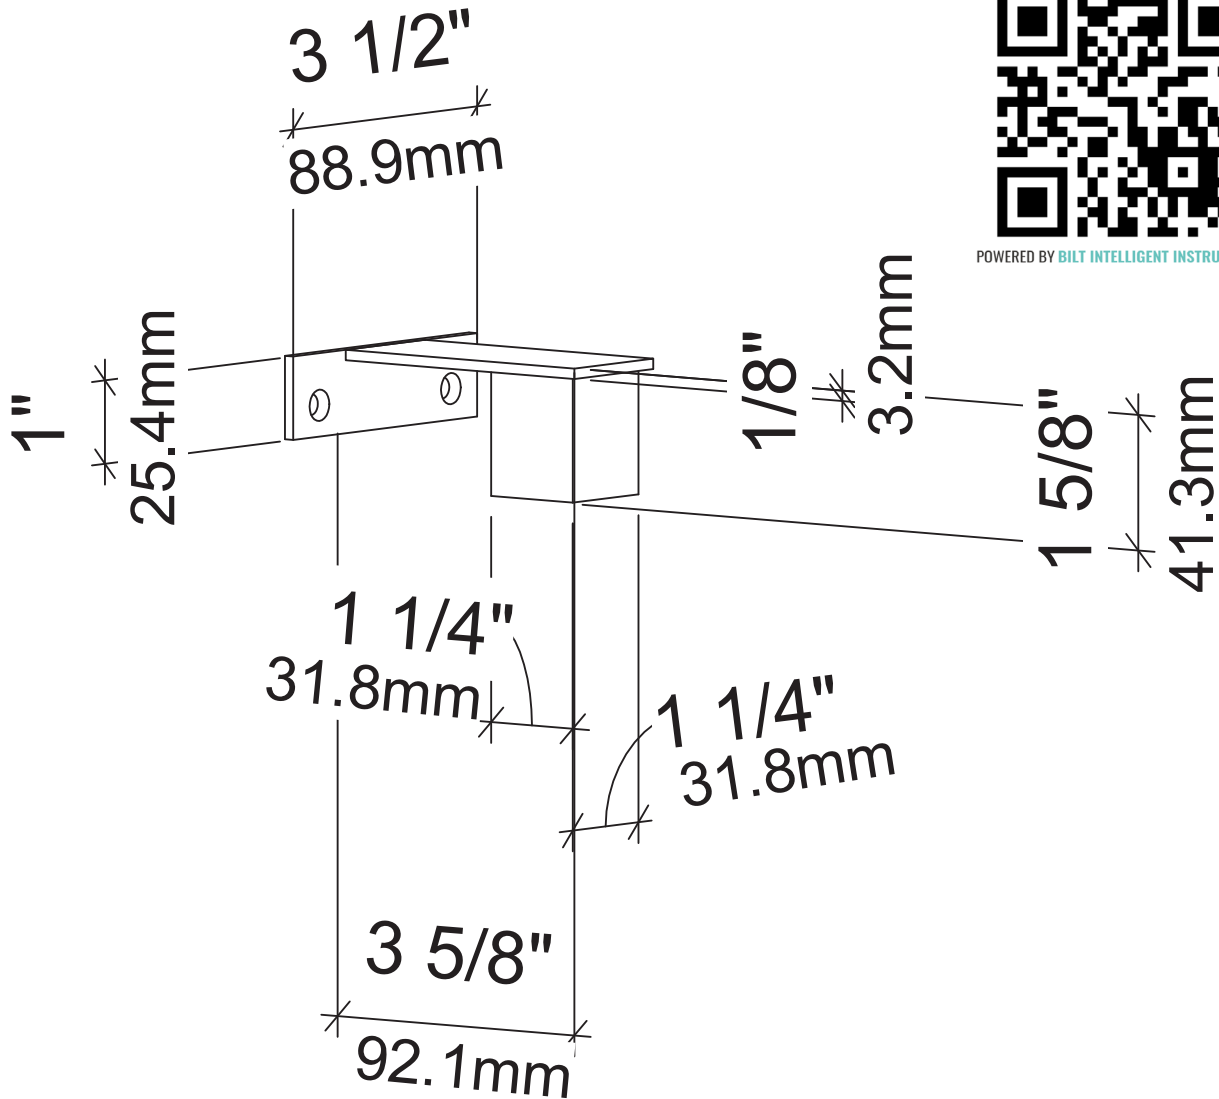

# Vino Series/Wine Wall Post 2" Standoff Bracket

Spec Sheet for FCP-2WB for use with Vino Series and Wine Wall post systems

SCAN FOR **BILT**. 3D INSTRUCTIONS

POWERED BY **BILT** INTELLIGENT INSTRUCTIONS®

**VINTAGEVIEW**®  
MOVING WINE STORAGE FORWARD