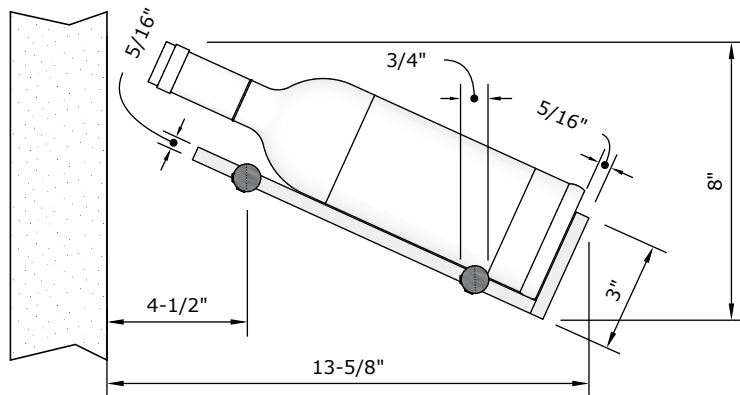

Float Racking: Angled Glass Shelf

Specification Sheet

Perspective

Plan View

Elevation A

Elevation B

Blue Grouse Wine Cellars

604.929.3180