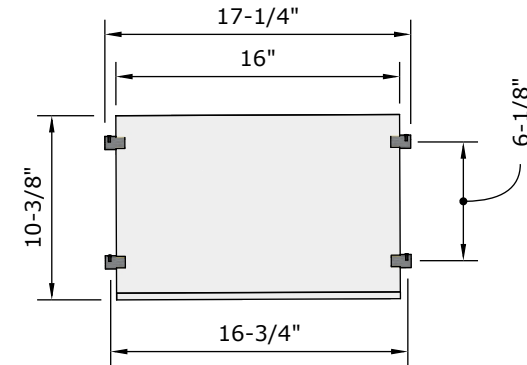

Float Racking: Angled Glass Shelf

Specification Sheet

Perspective

Plan View

Elevation A

Elevation B

Blue Grouse Wine Cellars

604.929.3180