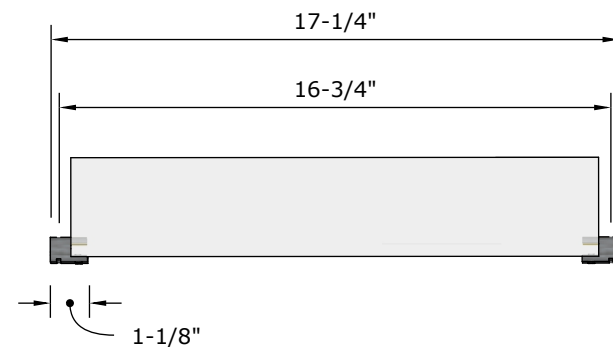

Float Racking: Angled Glass Shelf

Specification Sheet

Perspective

Plan View

Elevation A

Elevation B

Blue Grouse Wine Cellars

604.929.3180