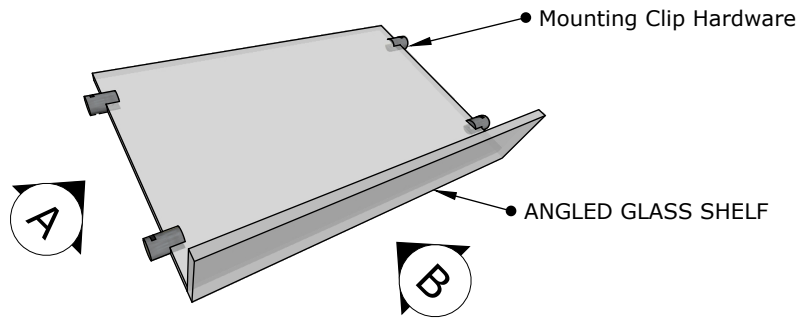

Float Racking: Angled Glass Shelf

Specification Sheet

Perspective

Plan View

Elevation A

Elevation B

Blue Grouse Wine Cellars

604.929.3180