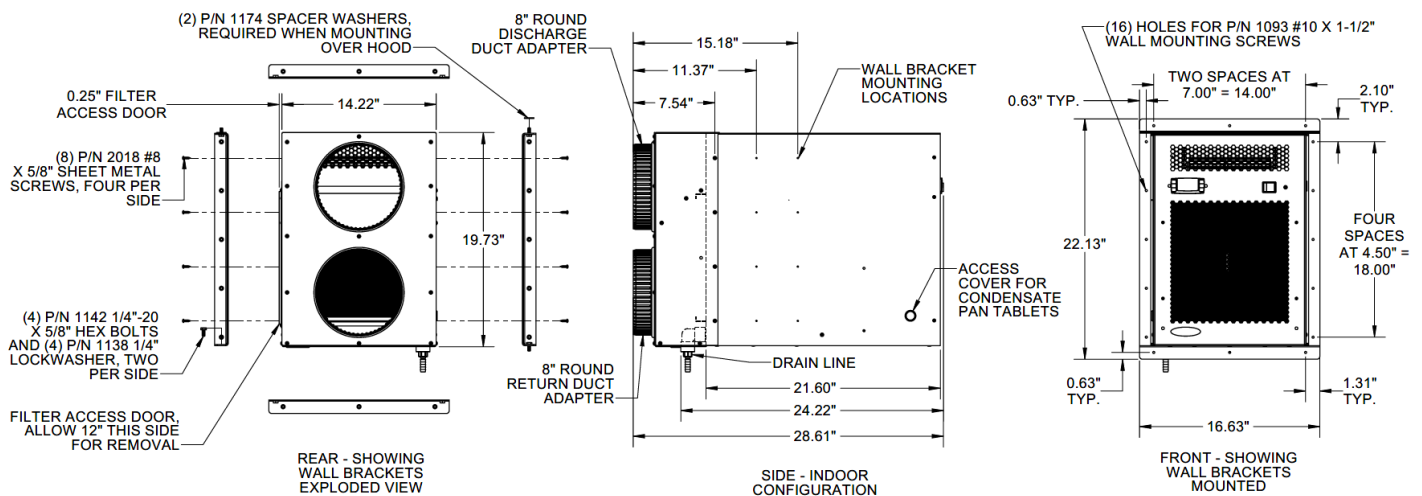

## 3200-4200VEi

Model	Dimensions W x D x H (inches)	Weight (lbs.)	Max Running Amps
3200VEi	14.1 x 24.2 x 19.6	93	7.7
4200VEi	14.1 x 24.2 x 19.6	95	9.3

## 3200-4200VEi with Rear Duct Hood

Model	Dimensions W x D x H (inches)	Weight (lbs.)	Max Running Amps
3200VEi w/ Hood	14.2 x 28.6 x 19.7	101	7.7
4200VEi w/ Hood	14.2 x 28.6 x 19.7	103	9.3

## 3200-4200VEx

Model	Dimensions		Weight (lbs.)	Max Running Amps
	W x D x H (inches)			
3200VEx	14.2 x 26.9 x 19.7		101	8.1
4200VEx	14.2 x 26.9 x 19.7		103	10.1