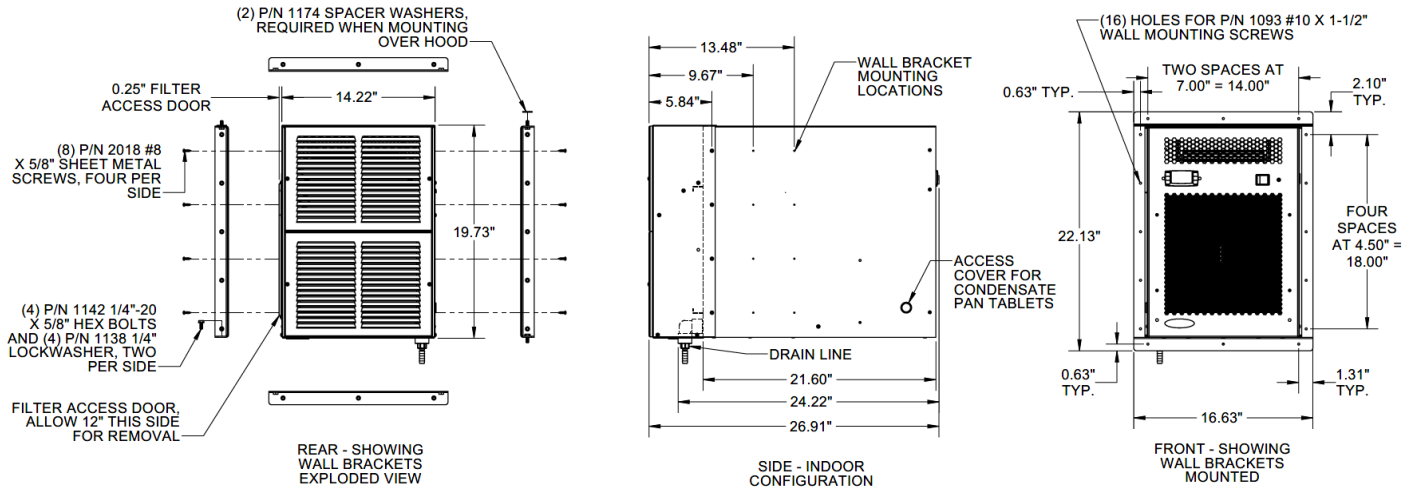

## 3200-4200VEi

Model	Dimensions W x D x H (inches)	Weight (lbs.)	Max Running Amps
3200VEi	14.1 x 24.2 x 19.6	93	7.7
4200VEi	14.1 x 24.2 x 19.6	95	9.3

## 3200-4200VEi with Rear Duct Hood

Model	Dimensions W x D x H (inches)	Weight (lbs.)	Max Running Amps
3200VEi w/ Hood	14.2 x 28.6 x 19.7	101	7.7
4200VEi w/ Hood	14.2 x 28.6 x 19.7	103	9.3

## 3200-4200VEx

Model	Dimensions		Weight (lbs.)	Max Running Amps
	W x D x H (inches)			
3200VEx	14.2 x 26.9 x 19.7		101	8.1
4200VEx	14.2 x 26.9 x 19.7		103	10.1