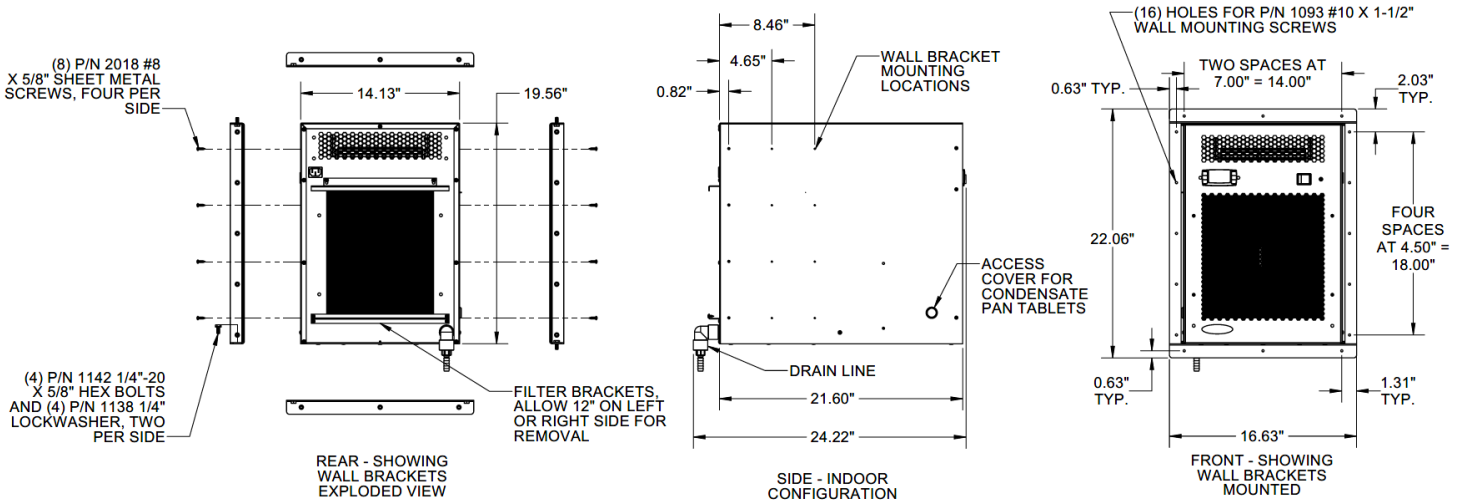

## 3200-4200VEi

Model	Dimensions W x D x H (inches)	Weight (lbs.)	Max Running Amps
3200VEi	14.1 x 24.2 x 19.6	93	7.7
4200VEi	14.1 x 24.2 x 19.6	95	9.3

## 3200-4200VEi with Rear Duct Hood

Model	Dimensions W x D x H (inches)	Weight (lbs.)	Max Running Amps
3200VEi w/ Hood	14.2 x 28.6 x 19.7	101	7.7
4200VEi w/ Hood	14.2 x 28.6 x 19.7	103	9.3

## 3200-4200VEx

Model	Dimensions		Weight (lbs.)	Max Running Amps
	W x D x H (inches)			
3200VEx	14.2 x 26.9 x 19.7		101	8.1
4200VEx	14.2 x 26.9 x 19.7		103	10.1