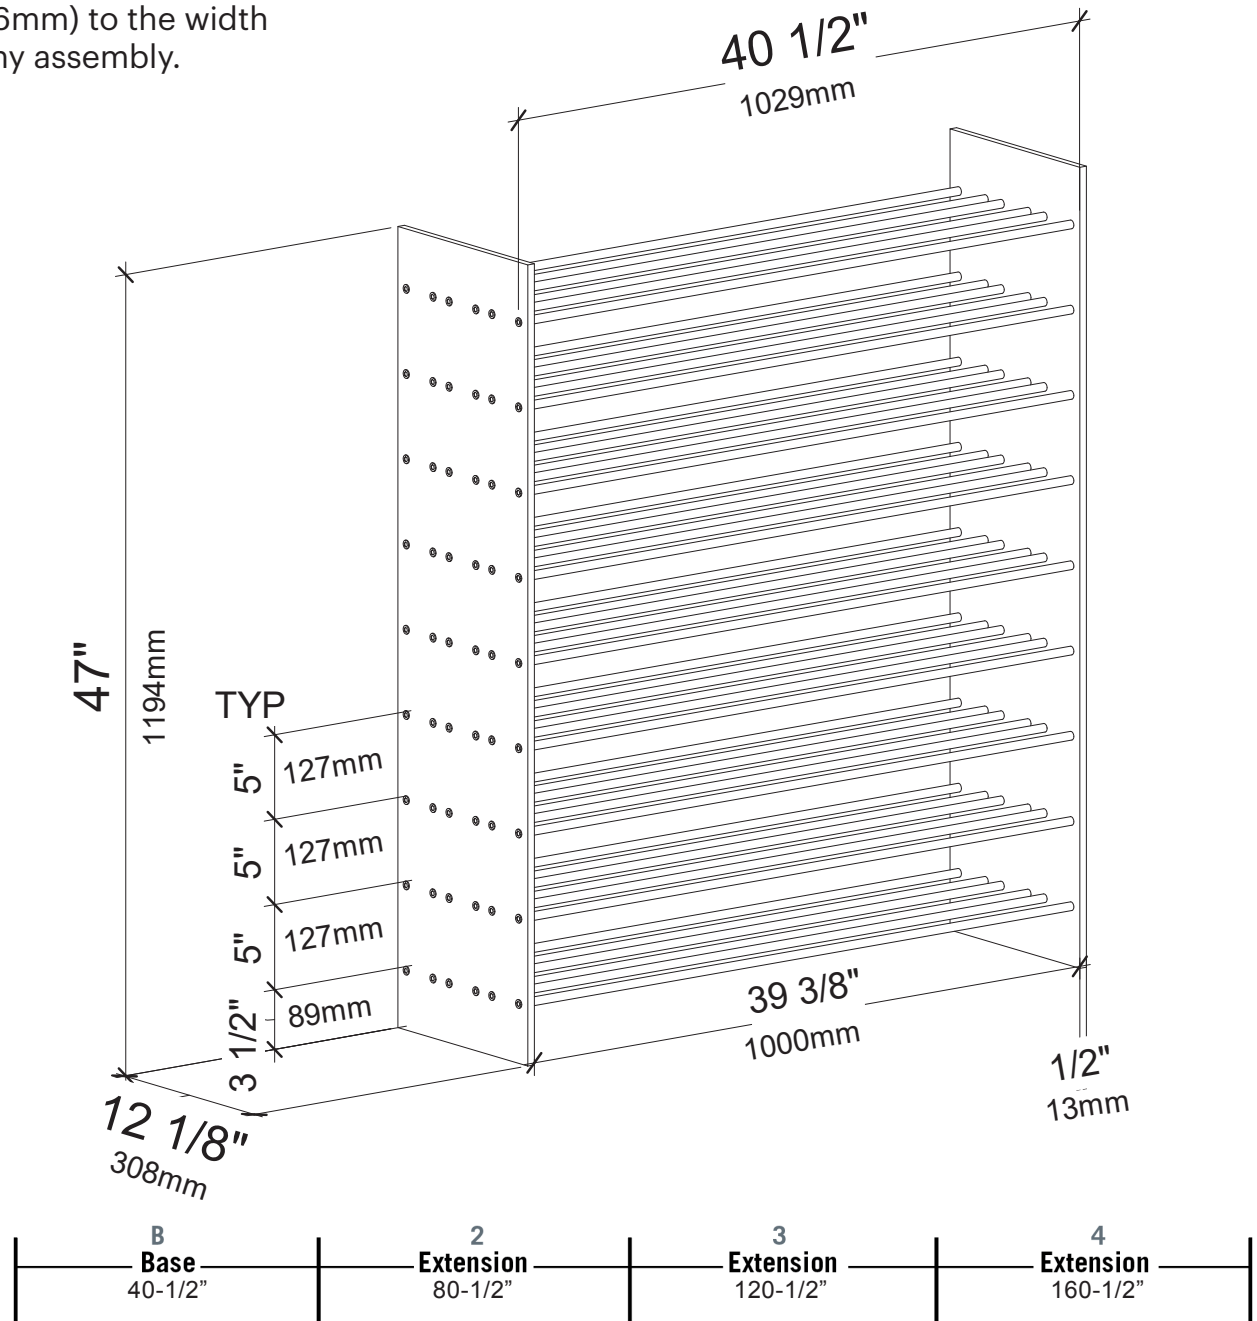

Evolution Wine Tower 47

Spec Sheet for WT-47 (81-bottle wine rack)

Expand to the Side
 Extension Kits add 40"
 (1016mm) to the width
 of any assembly.

VINTAGE VIEW[®]
 MOVING WINE STORAGE FORWARD