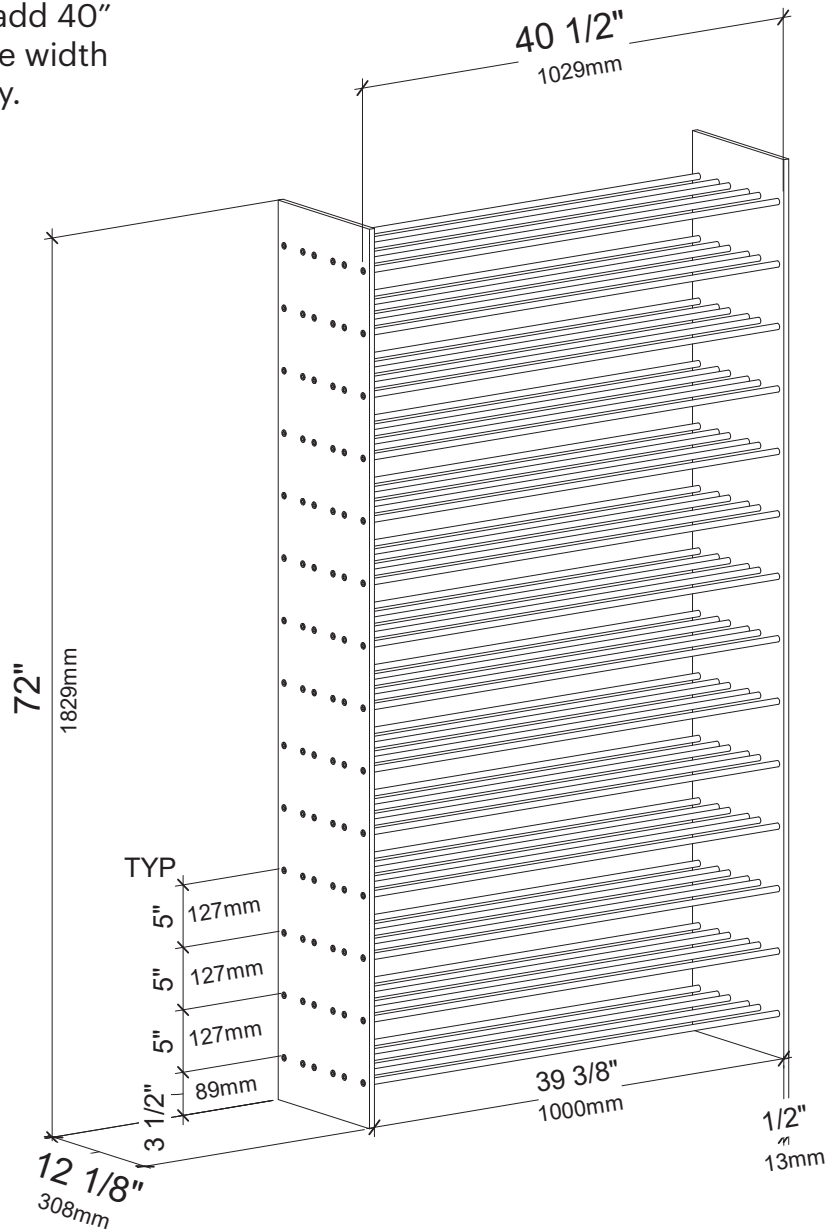

# Evolution Wine Tower 72

Spec Sheet for WT-72 (126-bottle wine rack)

Expand to the Side  
Extension Kits add 40"  
(1016mm) to the width  
of any assembly.

**VINTAGEVIEW®**  
MOVING WINE STORAGE FORWARD