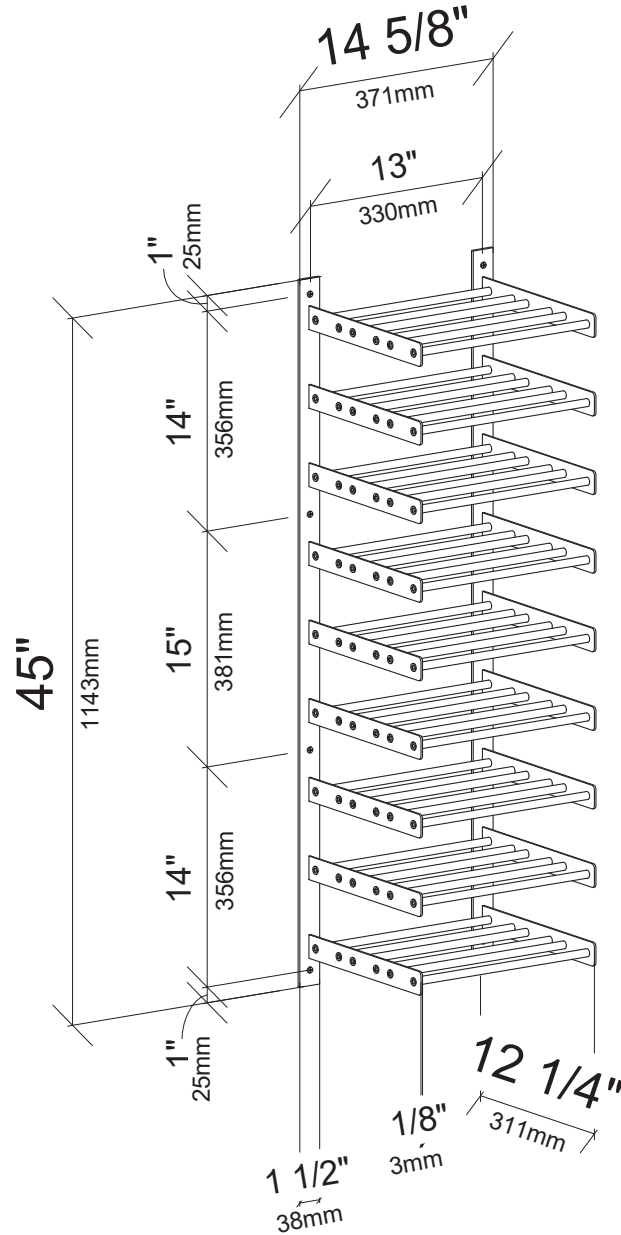

Evolution Wine Wall 45"

Spec Sheet for (WW-453-1C) 27-bottle wine rack.

VINTAGEVIEW[®]
MOVING WINE STORAGE FORWARD