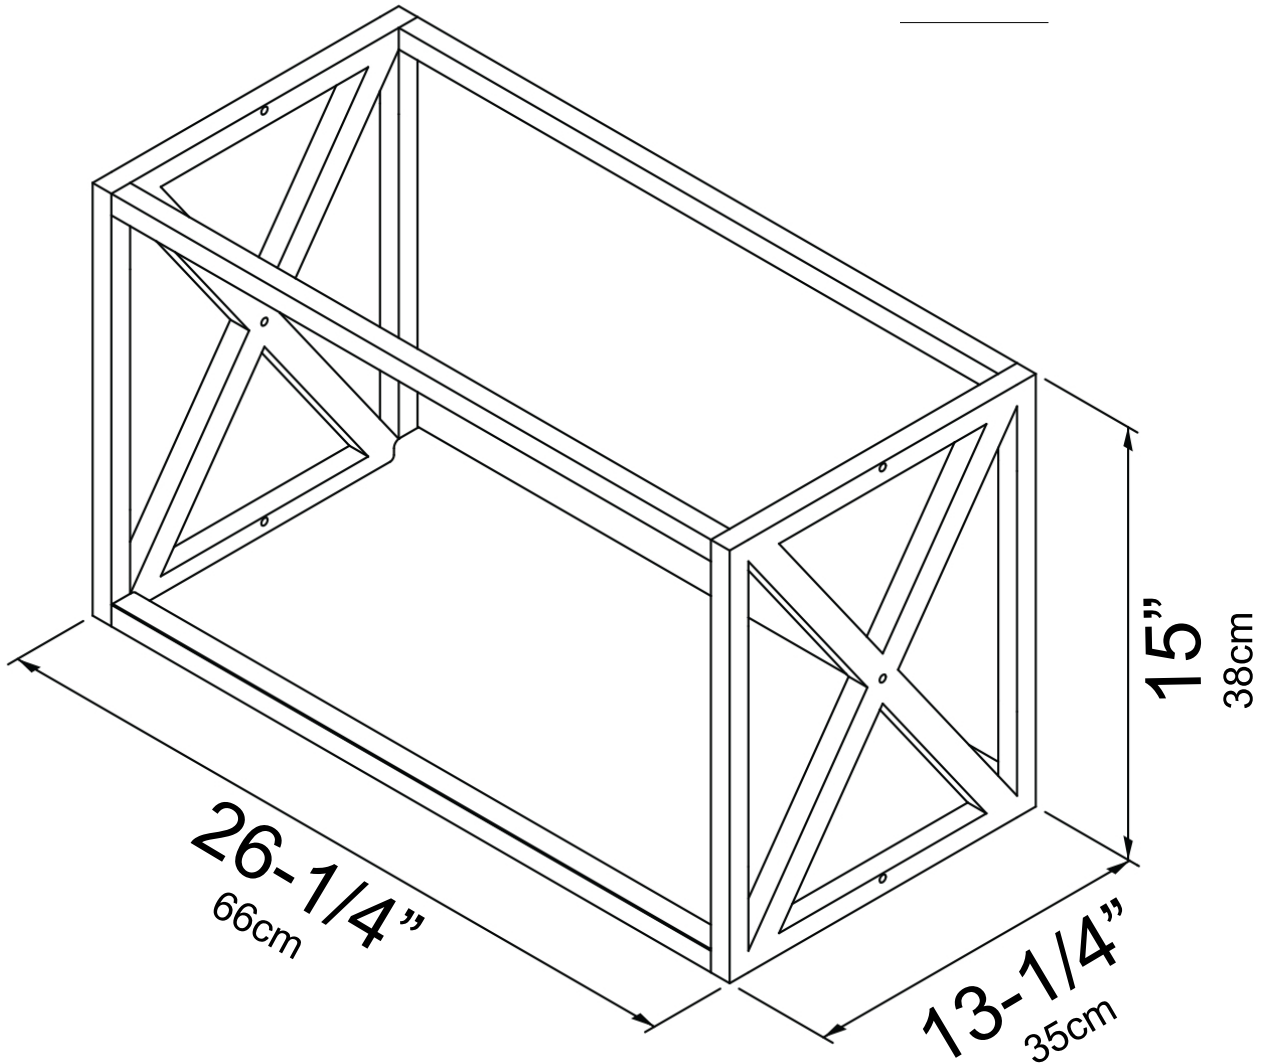

Evolution Wine Box 2C

Spec Sheet for LP-BOX-2C (component)

VINTAGEVIEW®
MOVING WINE STORAGE FORWARD