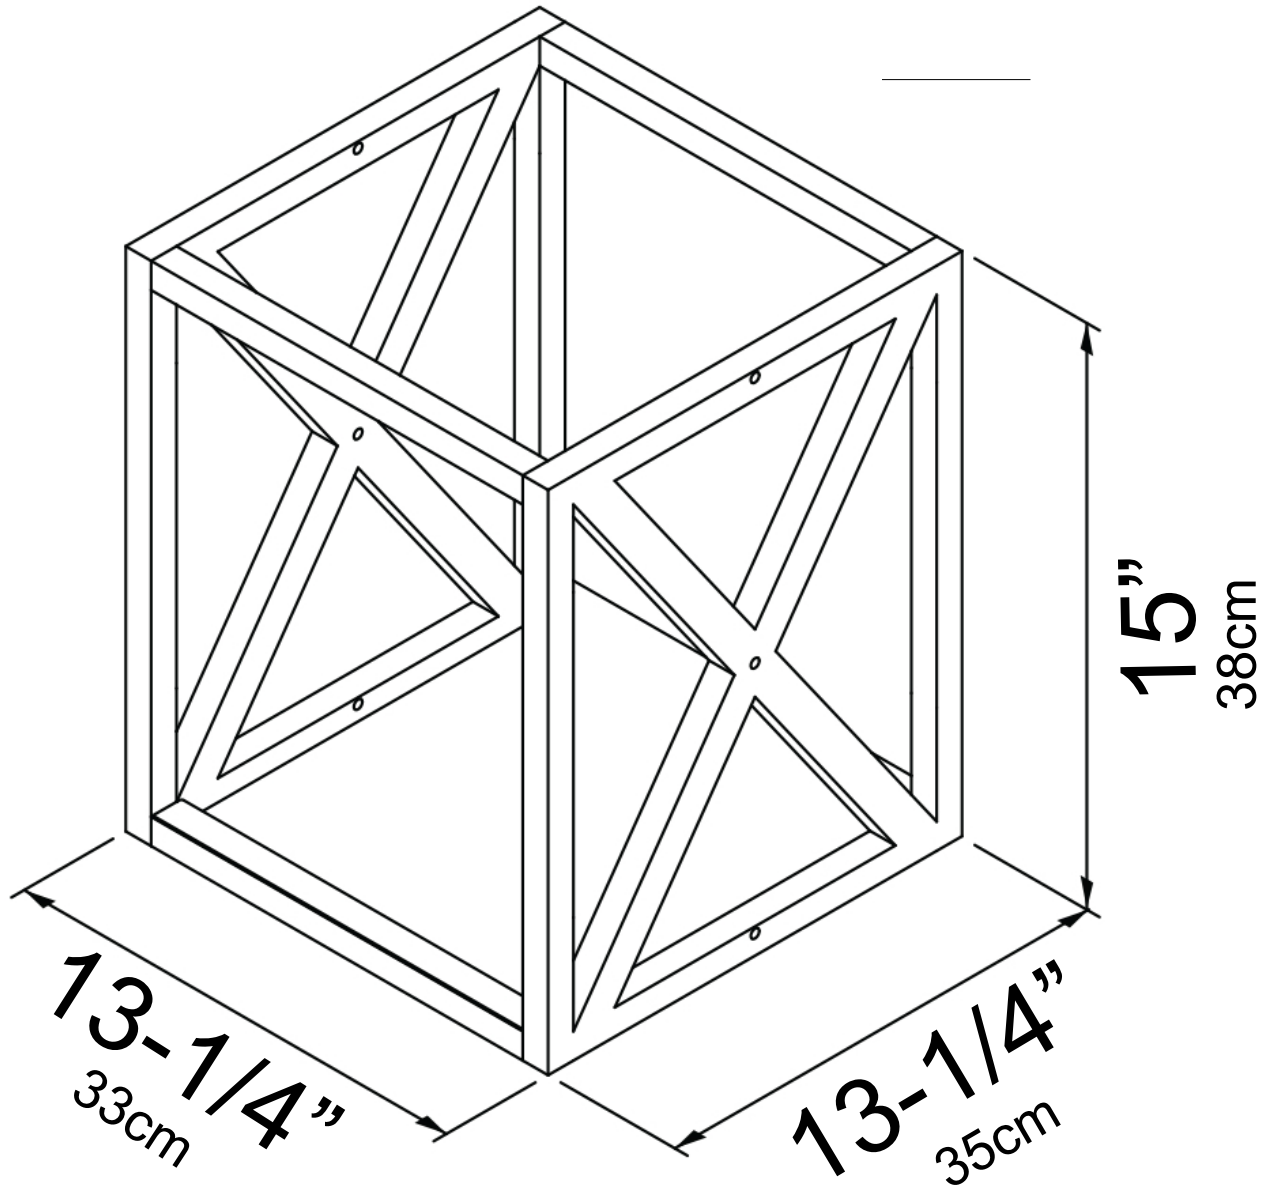

Evolution Wine Box 1C
Spec Sheet for LP-BOX-1C (component)

VINTAGEVIEW®
MOVING WINE STORAGE FORWARD