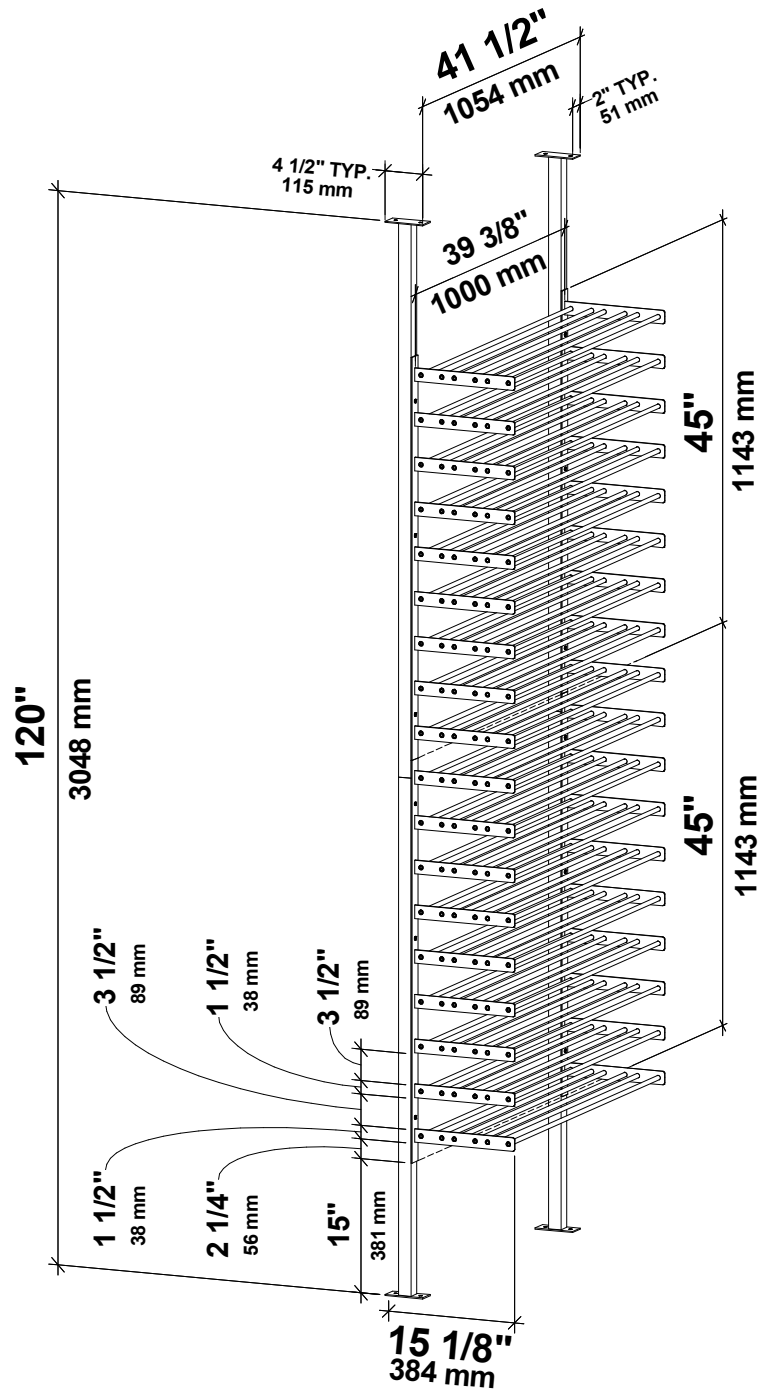

# Evolution Single Sided Wine Wall Post 10 3C Kit

Spec Sheet for WW-FCP-KIT-3 (162-bottle display)

CUSTOMIZE ON SITE:

Cut Wine Wall Posts to fit, on site, to reach exact ceiling height.

Mounting Bases can extend 2" (51mm) from the top for a total installation height of 122" (3099mm).