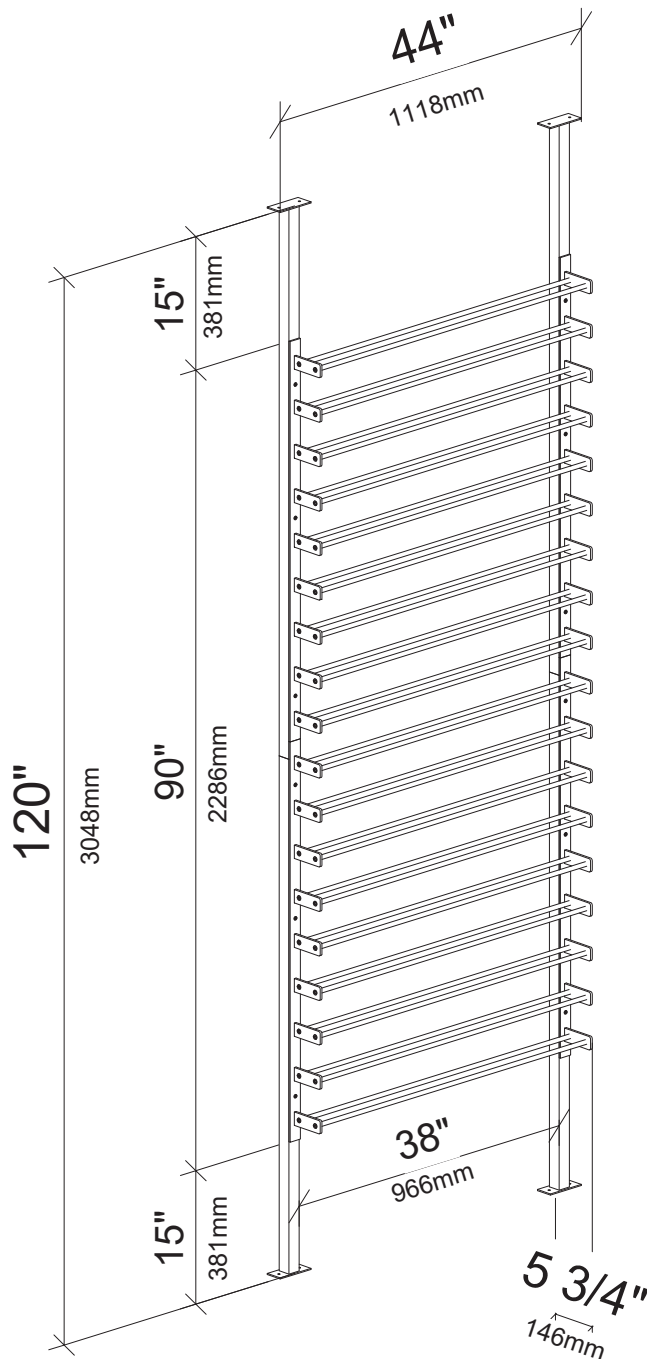

Evolution Single Sided Wine Wall Post 10 3C Kit

Spec Sheet for WW-FCP-KIT-1 (54-bottle display)

CUSTOMIZE ON SITE:

Cut Wine Wall Posts to fit, on site, to reach exact ceiling height.

Mounting Bases can extend 2" (51mm) from the top for a total installation height of 122" (3099mm).

VINTAGEVIEW[®]
MOVING WINE STORAGE FORWARD