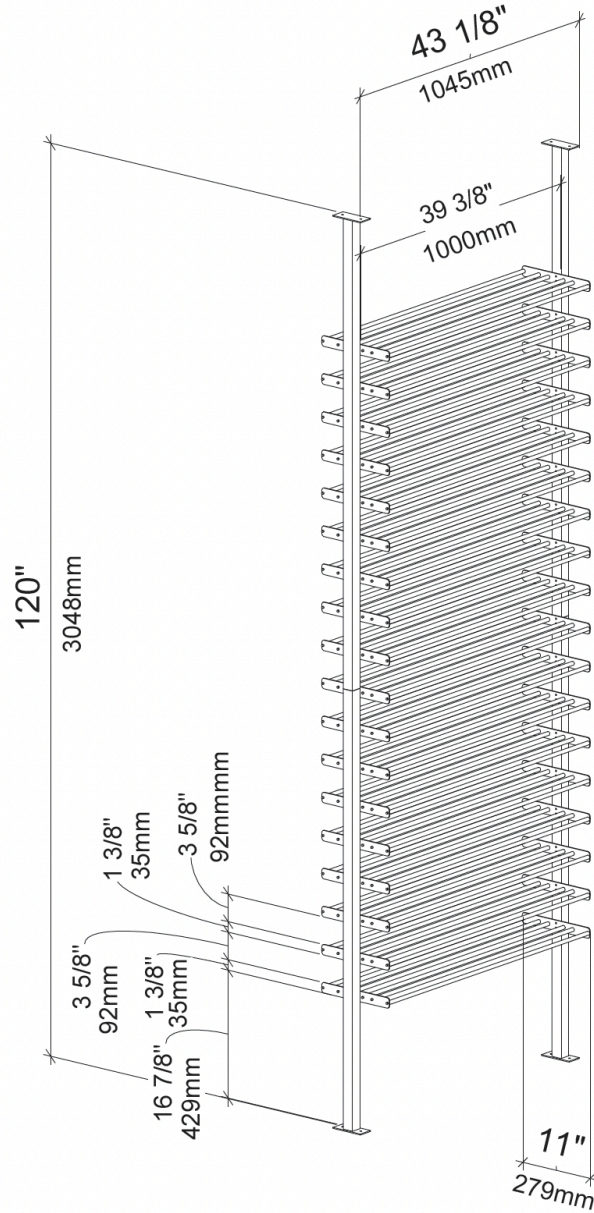

Evolution Low Profile 3C Wine Rack Kit

Spec Sheet for LP-FCP-KIT-3 (162-bottle wine rack)

ADD EXTENSIONS:

- 1C: 15" (38cm)
- 2C: 28" (71cm)
- 3C: 41-3/8" (105cm)

IMPORTANT
Cut Posts to fit ceiling height on site. Top Mounting Base can telescope out a maximum of 2" (51mm) for a total usable height of 122" (3099mm)

SCAN FOR **BILT**. 3D INSTRUCTIONS

POWERED BY **BILT** INTELLIGENT INSTRUCTIONS™

VINTAGEVIEW®
MOVING WINE STORAGE FORWARD