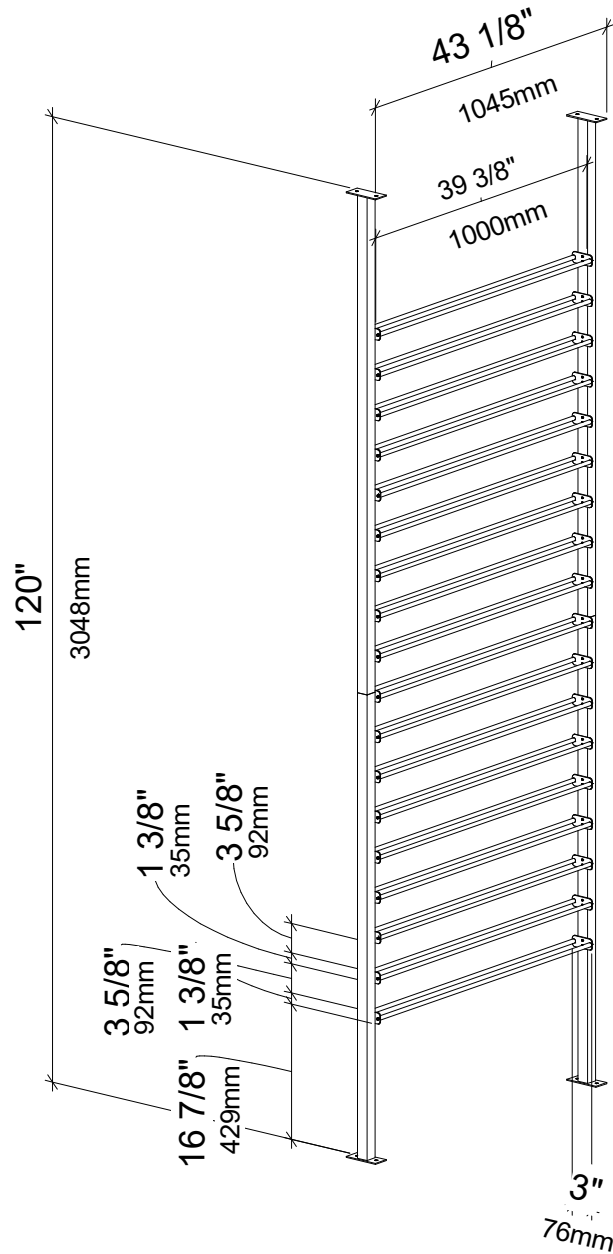

# Evolution Low Profile 3C Wine Rack Kit

Spec Sheet for LP-FCP-KIT-1 (54-bottle wine rack)

### ADD EXTENSIONS:

- 1C: 15" (38cm)
- 2C: 28" (71cm)
- 3C: 41-3/8" (105cm)

**IMPORTANT**  
Cut Posts to fit ceiling height on site. Top Mounting Base can telescope out a maximum of 2" (51mm) for a total usable height of 122" (3099mm)