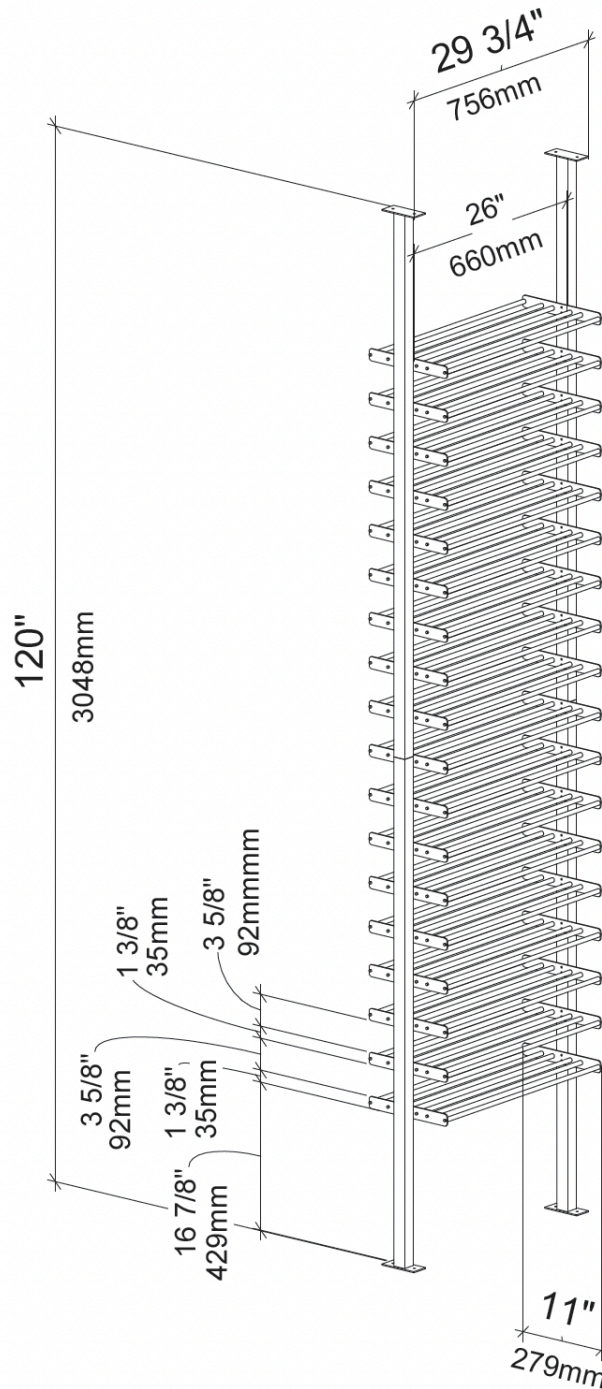

Evolution Low Profile 2C Wine Rack Kit

Spec Sheet for LP-FCP-KIT-2C-3 (108-bottle wine rack)

ADD EXTENSIONS:

- 1C: 15" (38cm)
- 2C: 28" (71cm)
- 3C: 41-3/8" (105cm)

IMPORTANT
Cut Posts to fit ceiling height on site. Top Mounting Base can telescope out a maximum of 2" (51mm) for a total usable height of 122" (3099mm)

SCAN FOR **BILT**. 3D INSTRUCTIONS

POWERED BY **BILT** INTELLIGENT INSTRUCTIONS™

VINTAGEVIEW®
MOVING WINE STORAGE FORWARD