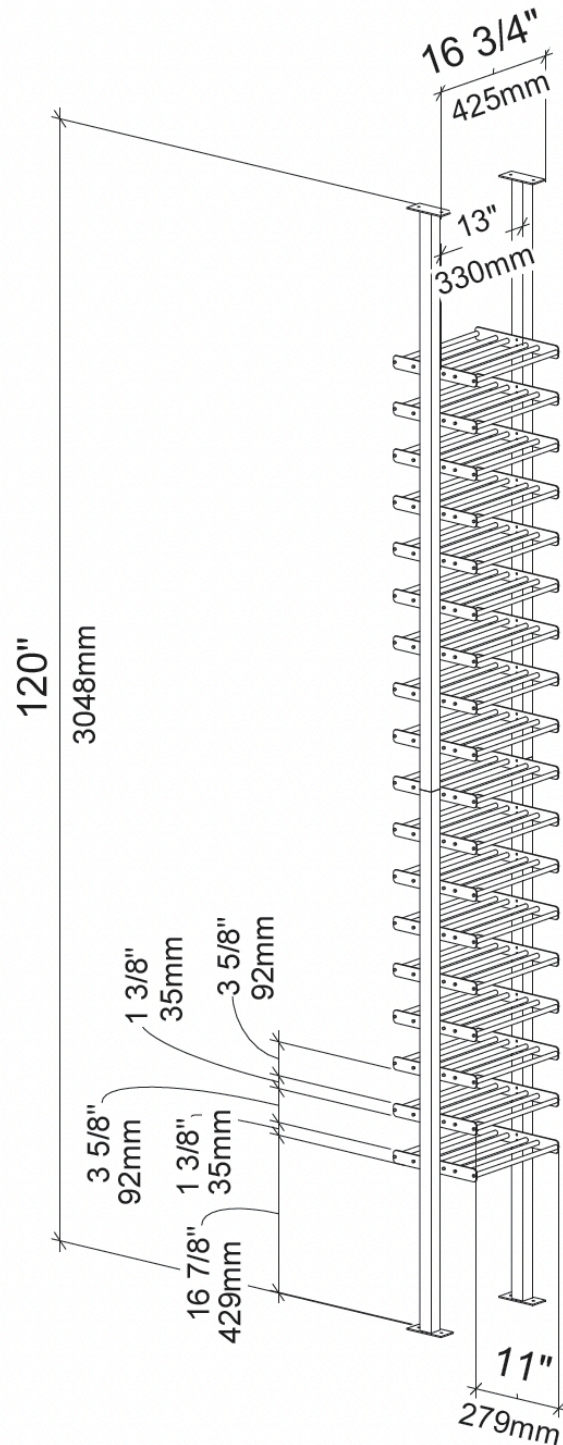

Evolution Low Profile 1C Wine Rack Kit

Spec Sheet for LP-FCP-KIT-1C-3 (54-bottle wine rack)

ADD EXTENSIONS:

- 1C: 15" (38cm)
- 2C: 28" (71cm)
- 3C: 41-3/8" (105cm)

IMPORTANT
Cut Posts to fit ceiling height on site. Top Mounting Base can telescope out a maximum of 2" (51mm) for a total usable height of 122" (3099mm)

SCAN FOR **BILT**. 3D INSTRUCTIONS

POWERED BY **BILT** INTELLIGENT INSTRUCTIONS™

VINTAGEVIEW®
MOVING WINE STORAGE FORWARD