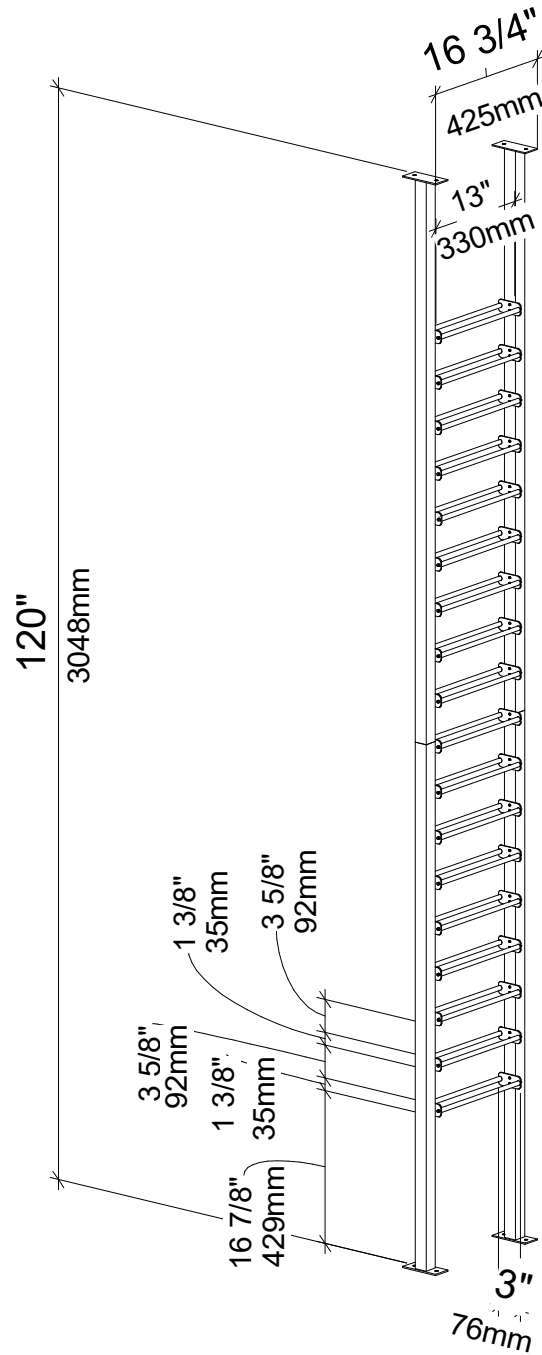

# Evolution Low Profile 1C Wine Rack Kit

Spec Sheet for LP-FCP-KIT-1C-1 (18-bottle wine rack)

### ADD EXTENSIONS:

- 1C: 15" (38cm)
- 2C: 28" (71cm)
- 3C: 41-3/8" (105cm)

**IMPORTANT**  
Cut Posts to fit ceiling height on site. Top Mounting Base can telescope out a maximum of 2" (51mm) for a total usable height of 122" (3099mm)