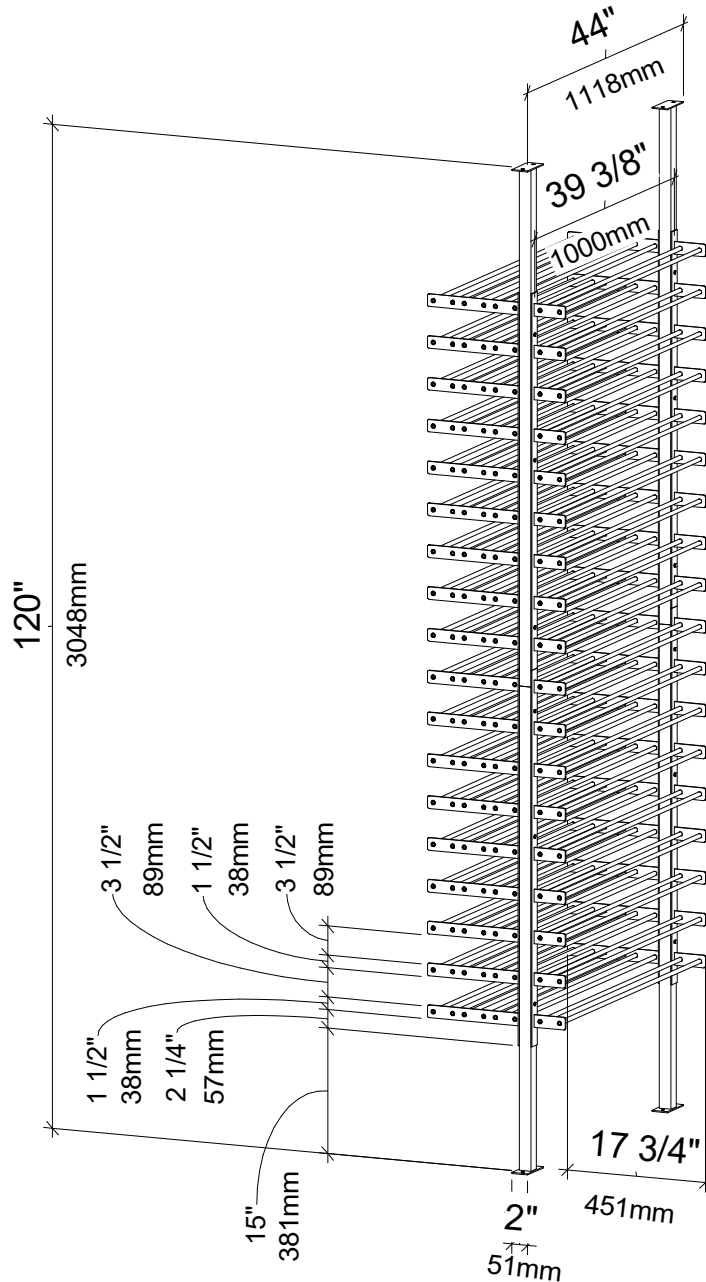

Evolution Wine Wall Post Kit 3C (Double Sided)

Spec Sheet for (WW-FCP-KIT-13) 216-bottle wine rack kit

IMPORTANT

Cut Post to fit ceiling height on site.
If mounting bases are separate, top mounting base can telescope 2" for a max height of 122".