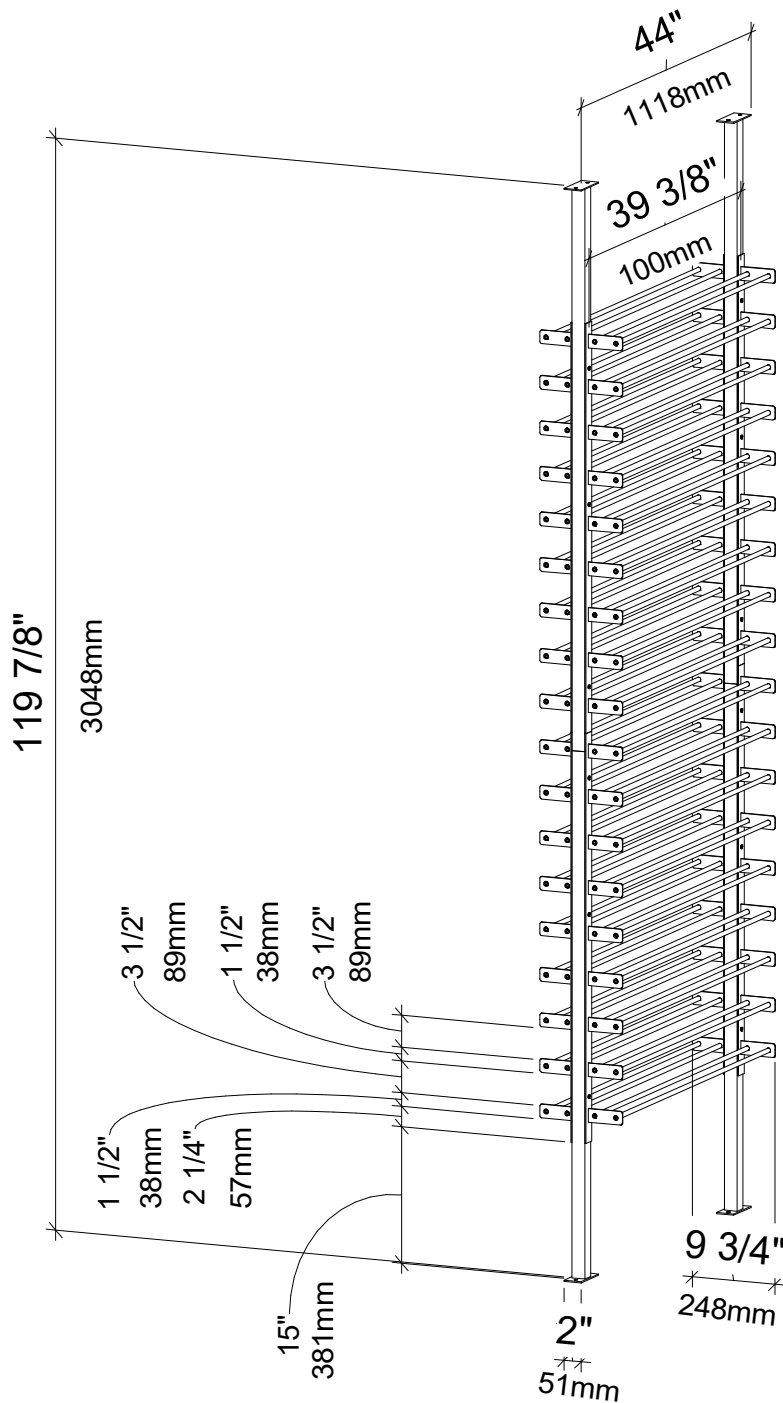

Evolution Wine Wall Post Kit 3C (Double Sided)

Spec Sheet for (WW-FCP-KIT-11) 108-bottle wine rack kit

IMPORTANT
Cut Post to fit ceiling height on site.
If mounting bases are separate, top mounting base can telescope 2" for a max height of 122".

VINTAGEVIEW®
MOVING WINE STORAGE FORWARD