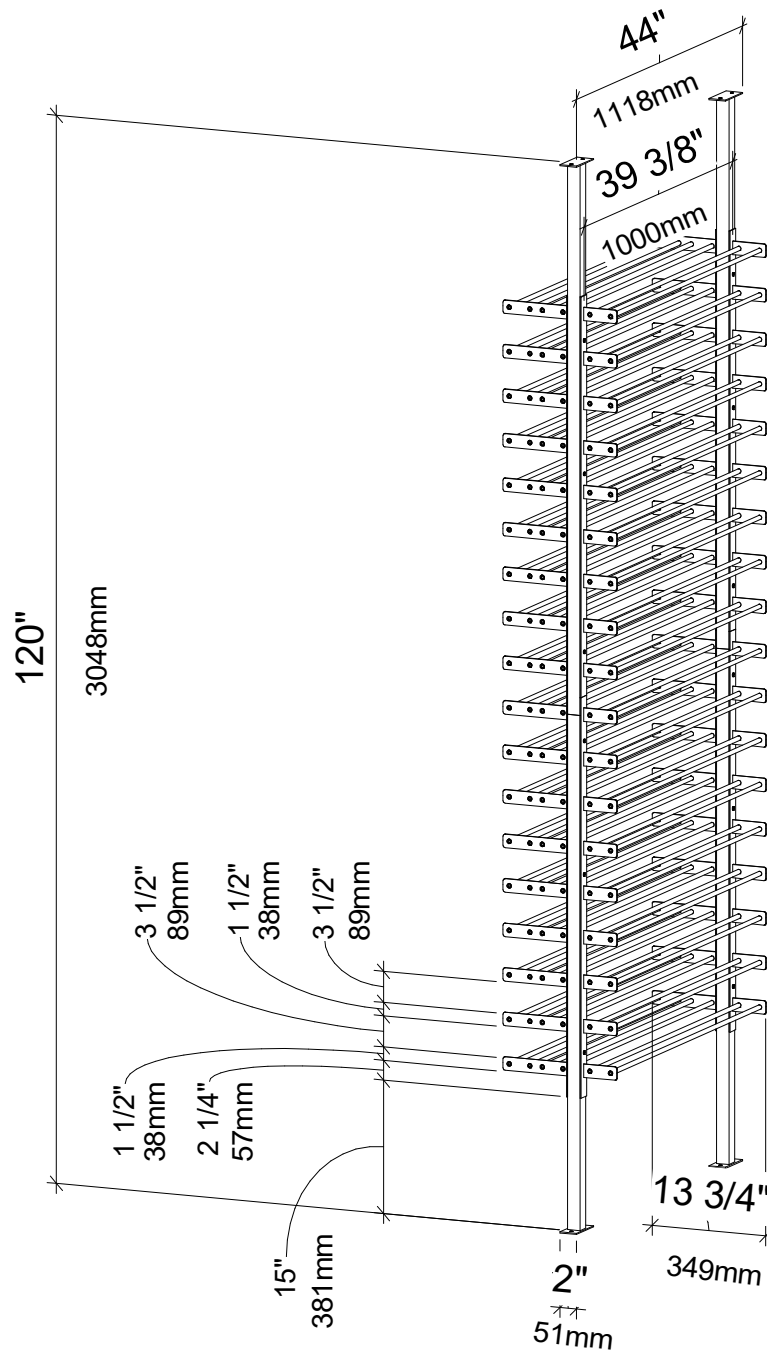

Evolution Wine Wall Post Kit 3C (Double Sided)

Spec Sheet for (WW-FCP-KIT-12) 162-bottle wine rack kit

IMPORTANT

Cut Post to fit ceiling height on site.
If mounting bases are separate, top mounting base can telescope 2" for a max height of 122".

VINTAGEVIEW®
MOVING WINE STORAGE FORWARD