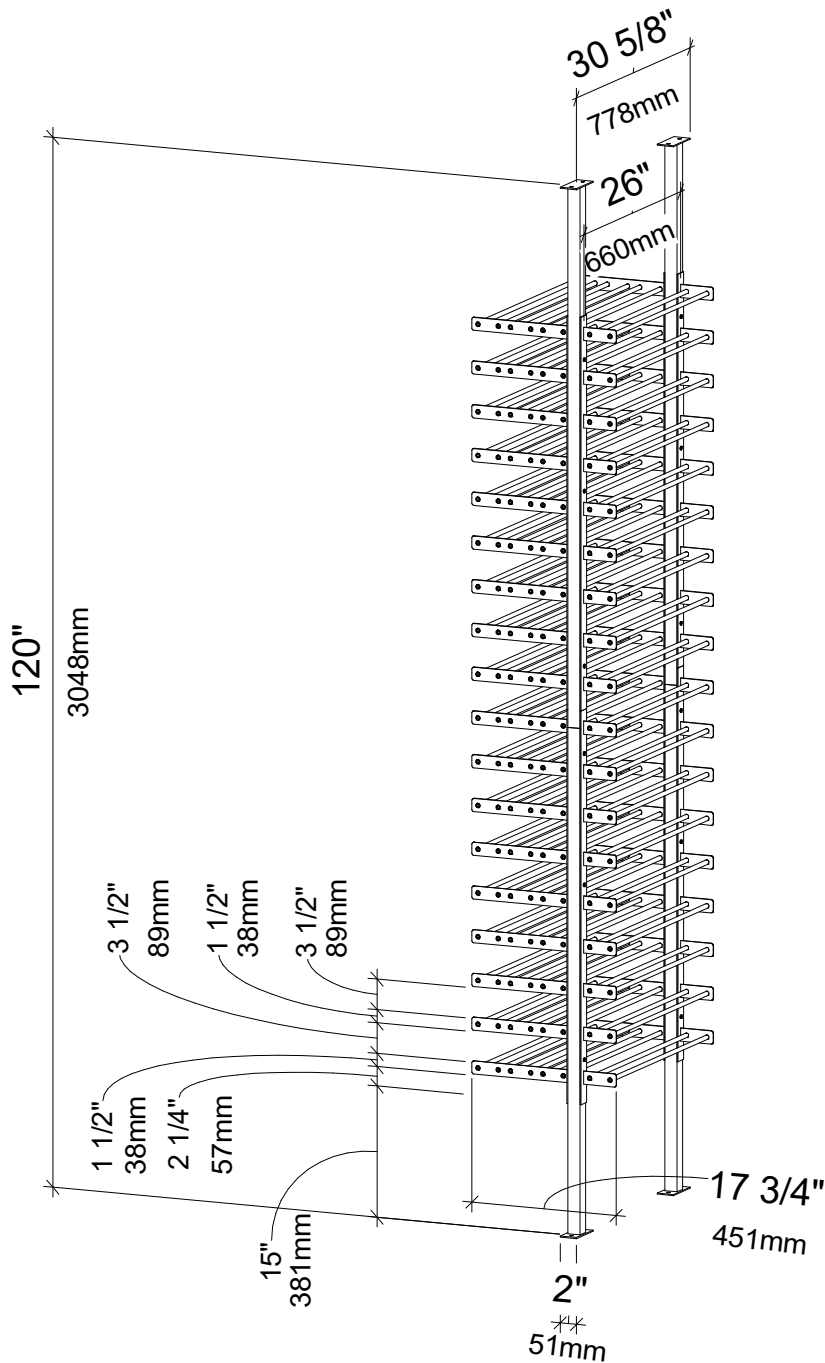

Evolution Wine Wall Post Kit 2C (Double Sided)

Spec Sheet for (WW-FCP-KIT2-13) 144-bottle wine rack kit

IMPORTANT
Cut Post to fit ceiling height on site.
If mounting bases are separate, top mounting base can telescope 2" for a max height of 122".

VINTAGEVIEW®
MOVING WINE STORAGE FORWARD