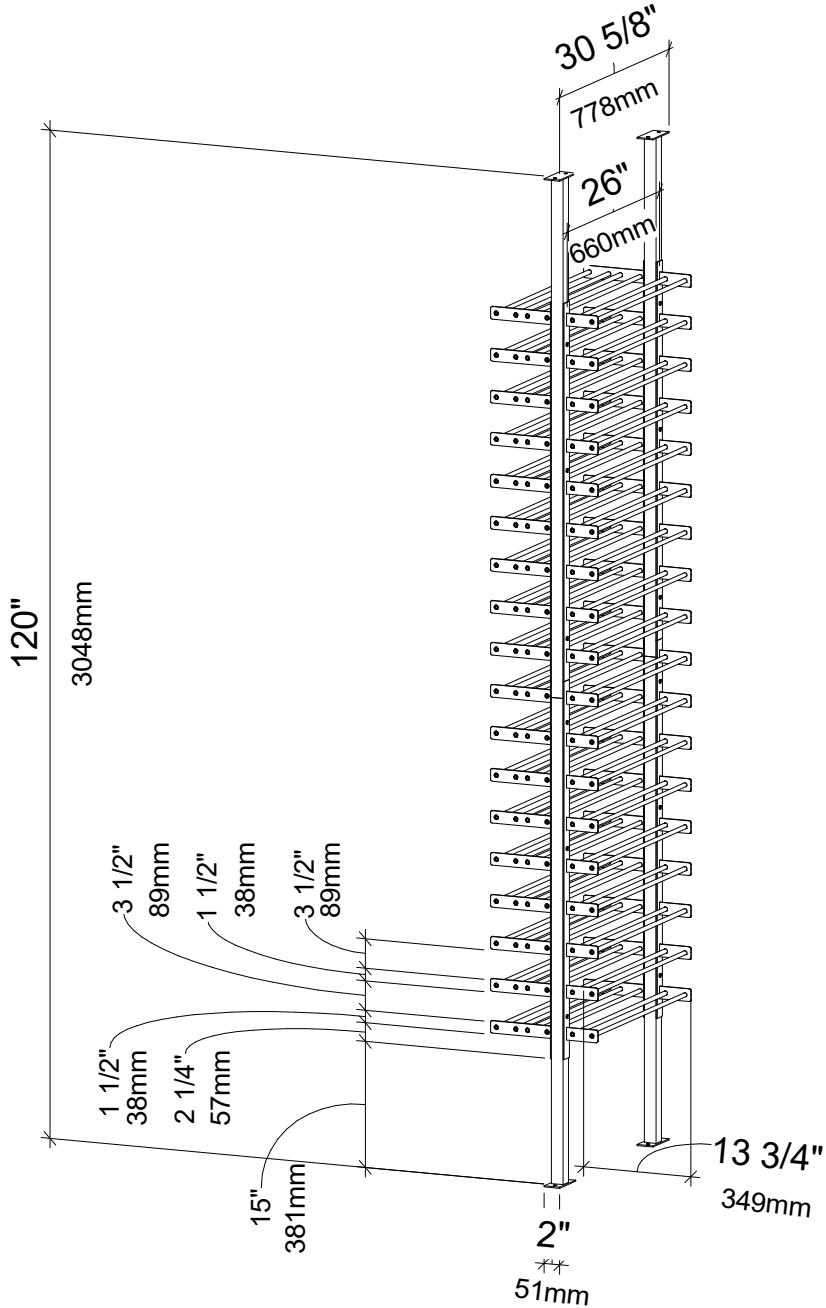

Evolution Wine Wall Post Kit 2C (Double Sided)

Spec Sheet for (WW-FCP-KIT2-12) 108-bottle wine rack kit

IMPORTANT

Cut Post to fit ceiling height on site.
If mounting bases are separate, top mounting base can telescope 2" for a max height of 122".

VINTAGEVIEW®
MOVING WINE STORAGE FORWARD