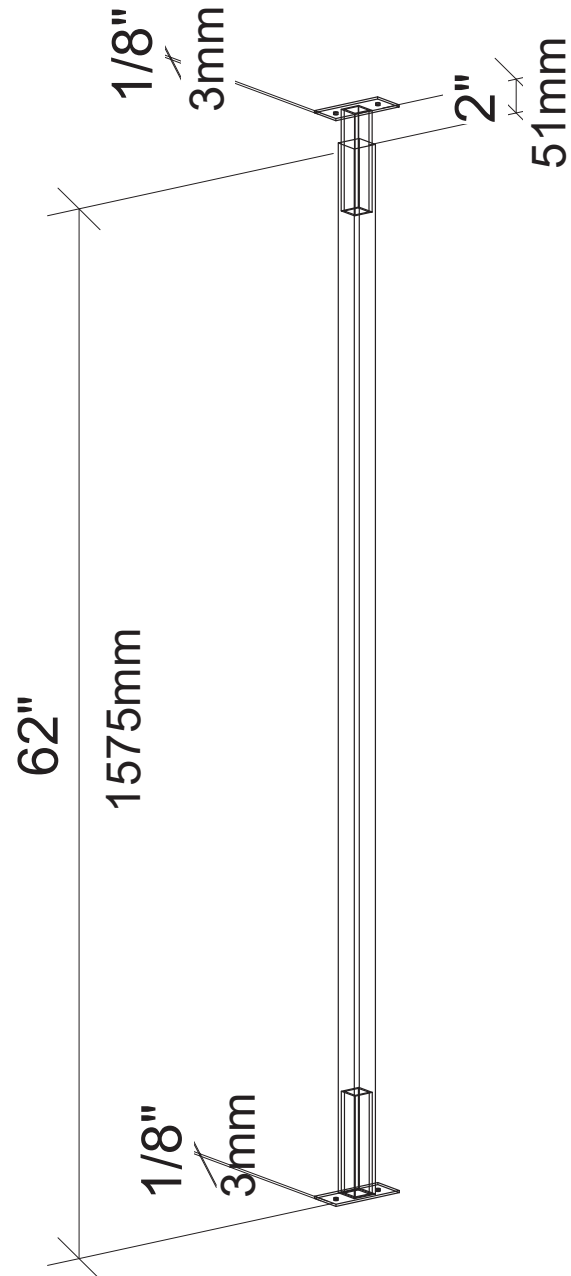

Evolution Wine Wall Post 5

Spec Sheet for WW-FCP-5 (Wine Wall Post component)

Complete the System

Order two (2) or more Wine Wall Posts and desired Wine Wall racking (sold separately) to needed for a complete installation of the system.

Cut to Fit on Site
With Mounting Base extened 2" (51mm), max installation height is 64" (1626mm).

VINTAGEVIEW®
MOVING WINE STORAGE FORWARD