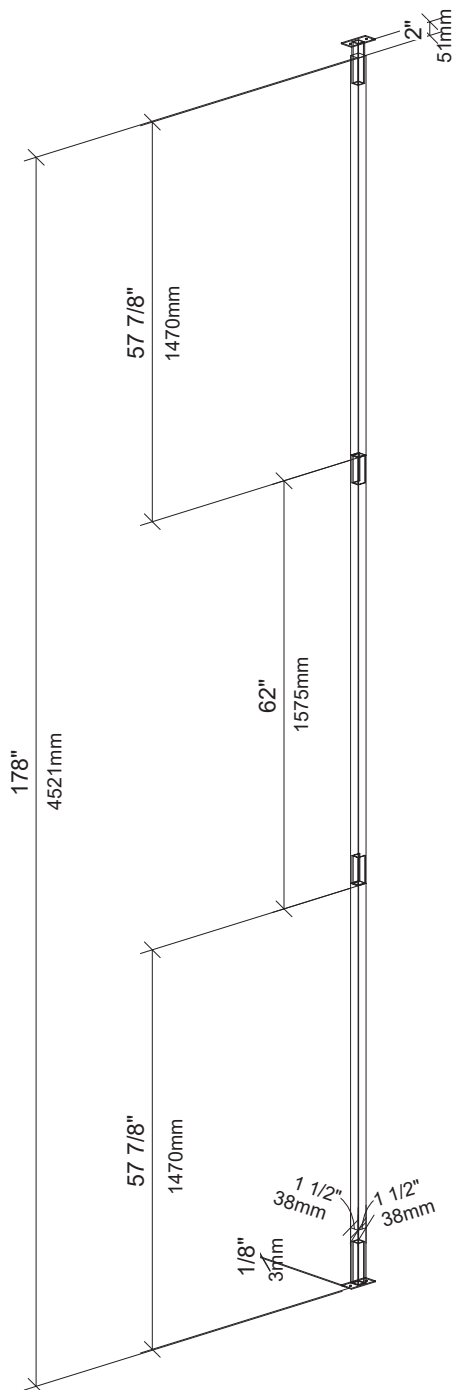

Evolution Wine Wall Post 15 Kit

Spec Sheet for WW-FCP-15 (Wine Wall Post component)

Complete the System

Order two (2) or more Wine Wall Posts and desired Wine Wall racking (sold separately) to needed for a complete installation of the system.

Cut to Fit on Site
With Mounting Base extended 2" (51mm), max installation height is 180" (4572mm).

VINTAGEVIEW®
MOVING WINE STORAGE FORWARD