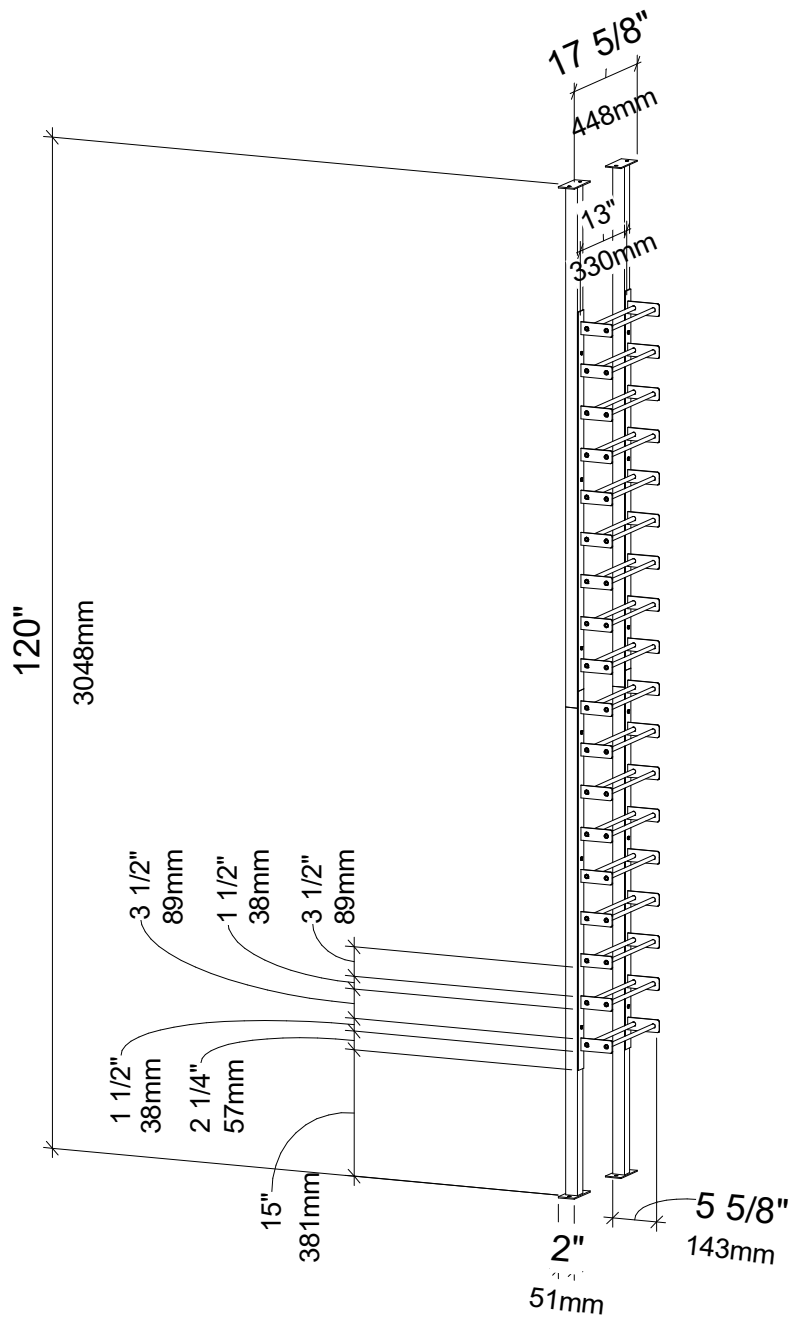

Evolution Wine Wall Post Kit (Single Sided)

Spec Sheet for (WW-FCP-KIT1-1) 18-bottle wine rack kit

IMPORTANT
Cut Post to fit ceiling height on site.
If mounting bases are separate, top mounting base can telescope 2" for a max height of 122".