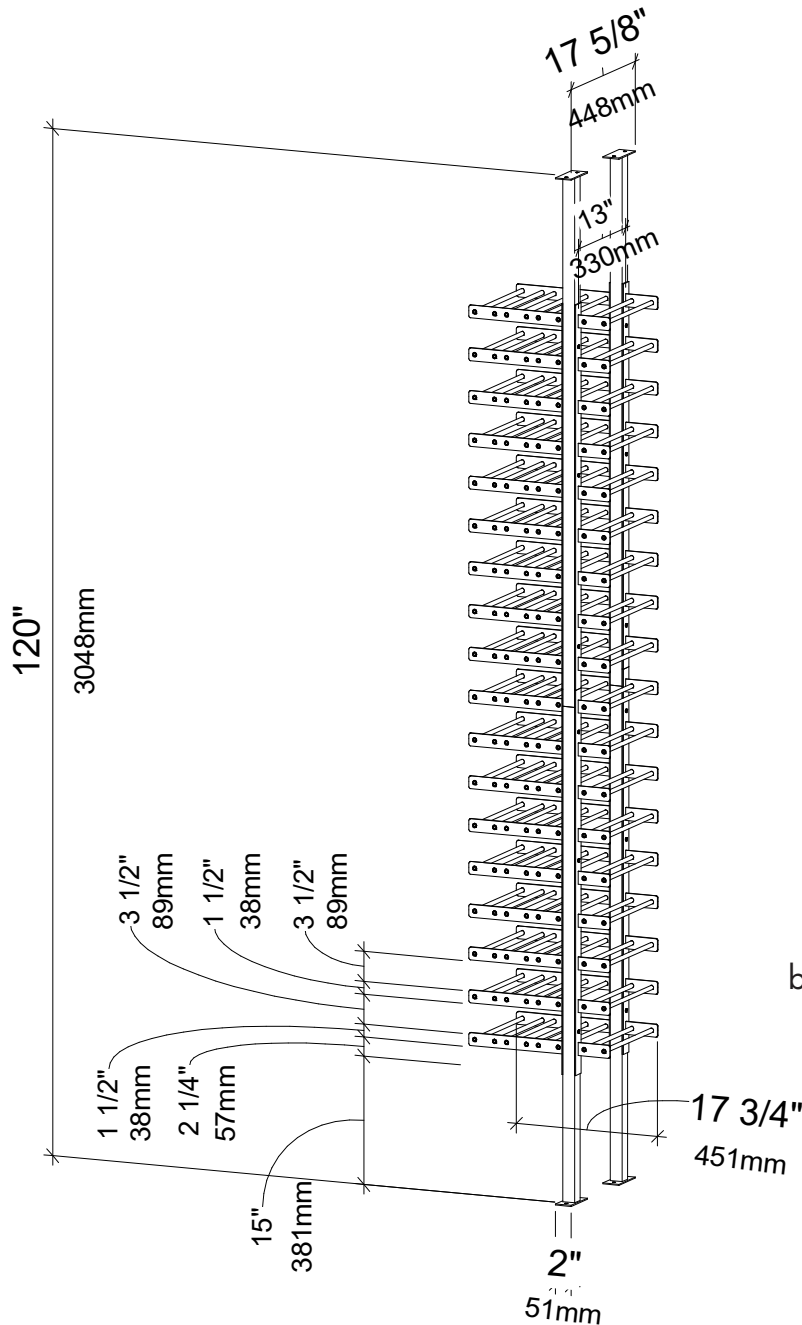

# Evolution Wine Wall Post Kit 1C (Double Sided)

Spec Sheet for (WW-FCP-KIT1-13) 72-bottle wine rack kit

## IMPORTANT

Cut Post to fit ceiling height on site.  
If mounting bases are separate, top mounting base can telescope 2" for a max height of 122".

VINTAGEVIEW®  
MOVING WINE STORAGE FORWARD