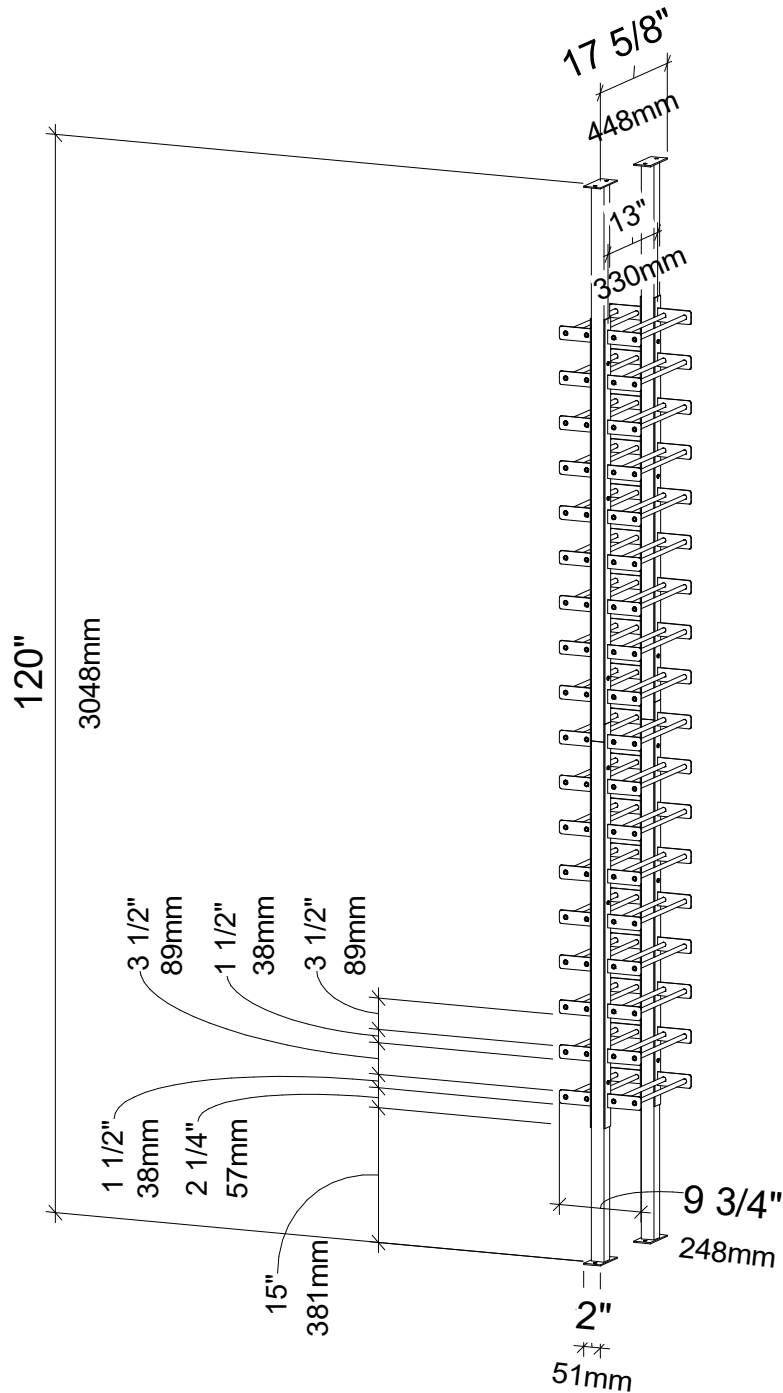

# Evolution Wine Wall Post Kit 1C (Double Sided)

Spec Sheet for (WW-FCP-KIT1-11) 36-bottle wine rack kit

## IMPORTANT

Cut Post to fit ceiling height on site.  
If mounting bases are separate, top mounting base can telescope 2" for a max height of 122".

VINTAGEVIEW®  
MOVING WINE STORAGE FORWARD