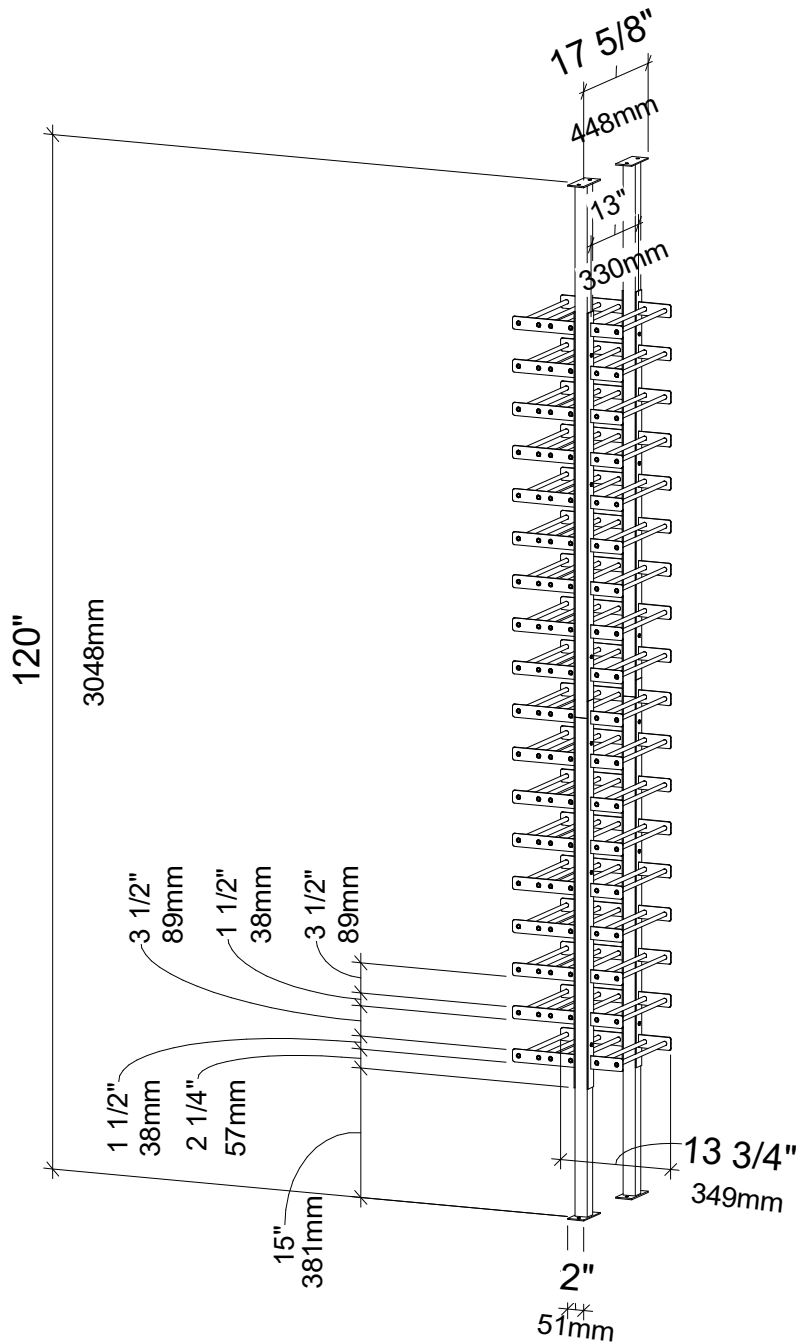

Evolution Wine Wall Post Kit 1C (Double Sided)

Spec Sheet for (WW-FCP-KIT1-12) 54-bottle wine rack kit

IMPORTANT

Cut Post to fit ceiling height on site.
If mounting bases are separate, top mounting base can telescope 2" for a max height of 122".