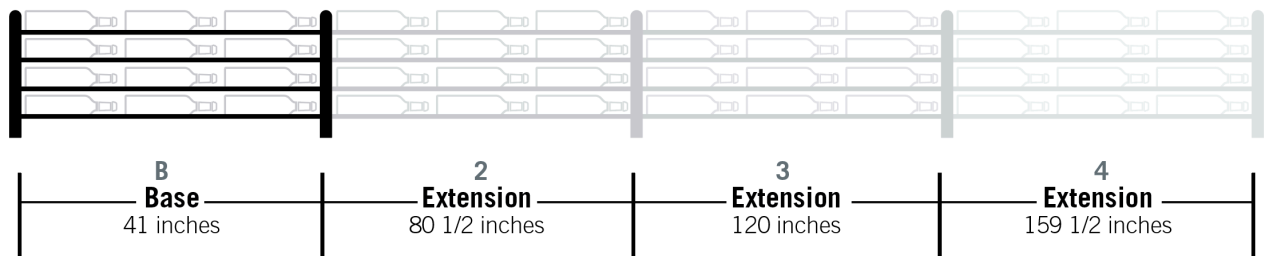

Evolution Wine Wall Ext 45 3C

Spec Sheet for WW-EX453 (81-bottle extension, additional purchase required)

VINTAGEVIEW[®]
MOVING WINE STORAGE FORWARD