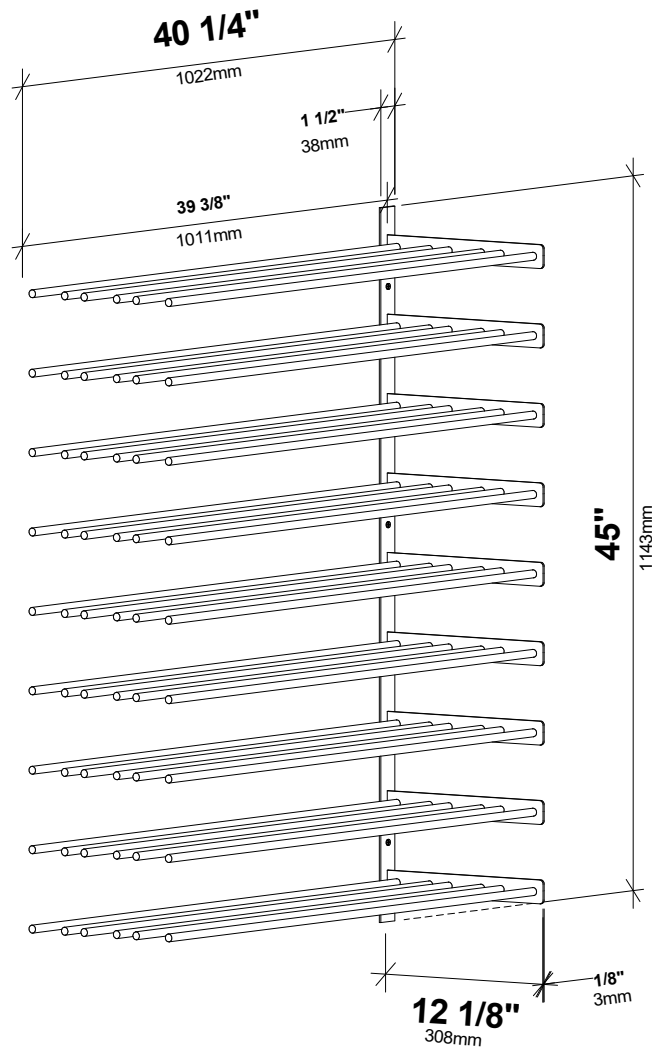

Evolution Wine Wall Ext 45 3C

Spec Sheet for WW-EX453 (81-bottle extension, additional purchase required)

VINTAGEVIEW[®]
MOVING WINE STORAGE FORWARD