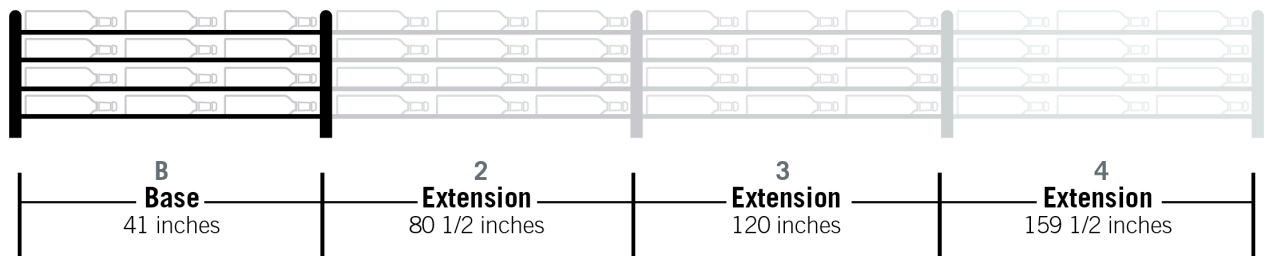

Evolution Wine Wall Ext 45 3C

Spec Sheet for WW-EX451 (27-bottle extension, additional purchase required)

VINTAGEVIEW[®]
MOVING WINE STORAGE FORWARD