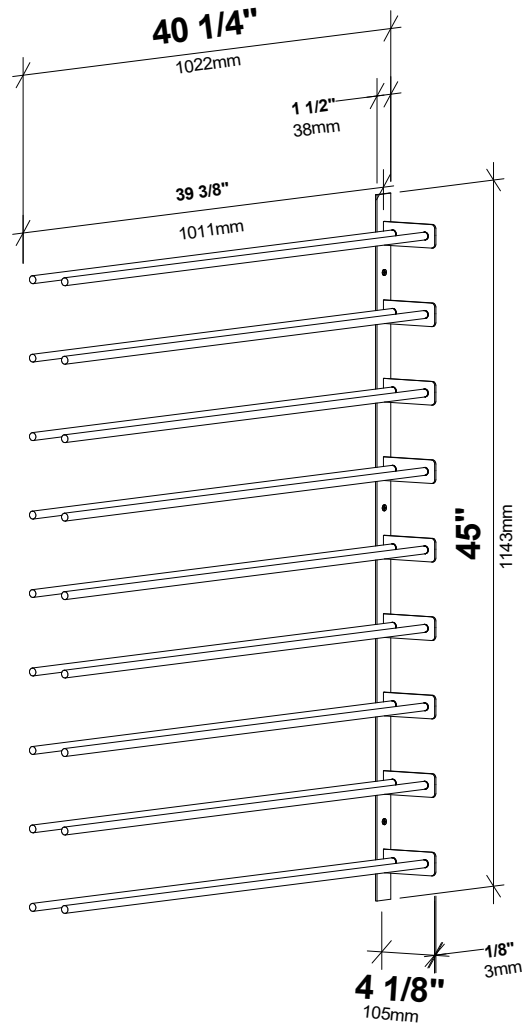

Evolution Wine Wall Ext 45 3C

Spec Sheet for WW-EX451 (27-bottle extension, additional purchase required)

VINTAGEVIEW[®]
MOVING WINE STORAGE FORWARD