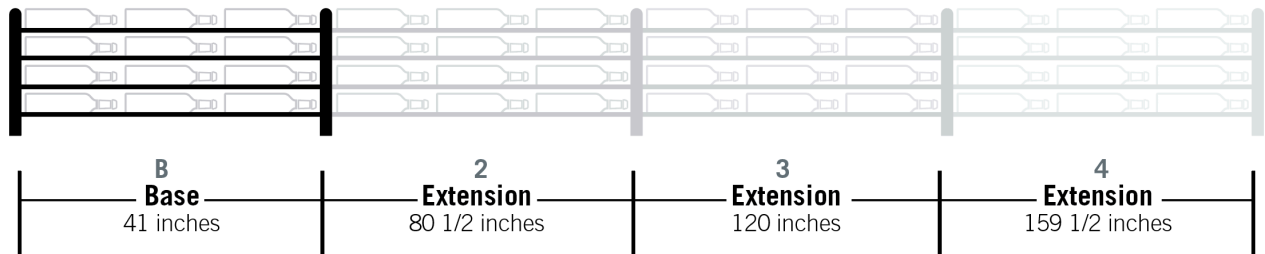

Evolution Wine Wall Ext 45 3C

Spec Sheet for WW-EX452 (54-bottle extension, additional purchase required)

VINTAGEVIEW®
MOVING WINE STORAGE FORWARD