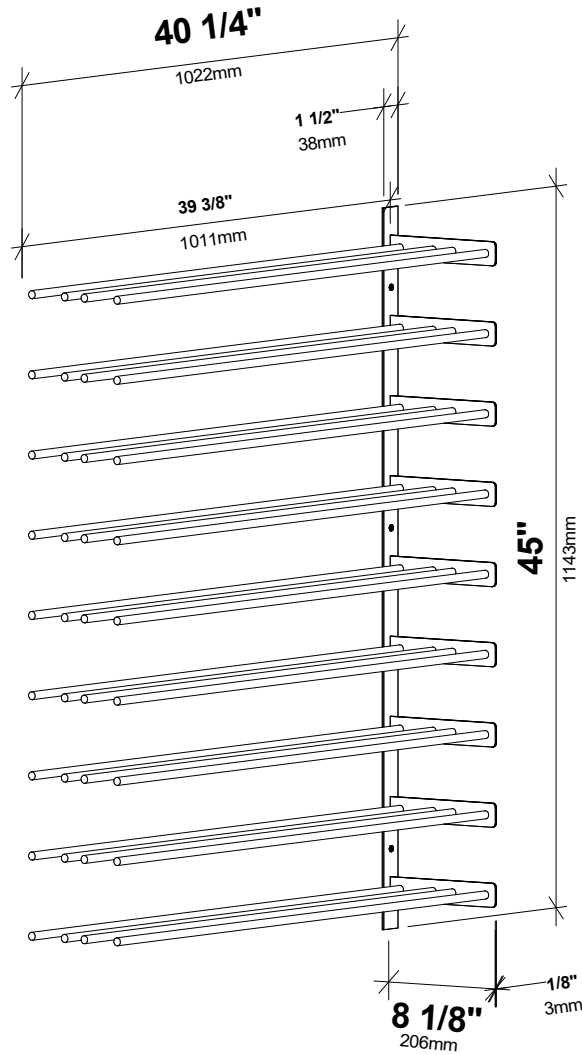

Evolution Wine Wall Ext 45 3C

Spec Sheet for WW-EX452 (54-bottle extension, additional purchase required)

VINTAGEVIEW®
MOVING WINE STORAGE FORWARD