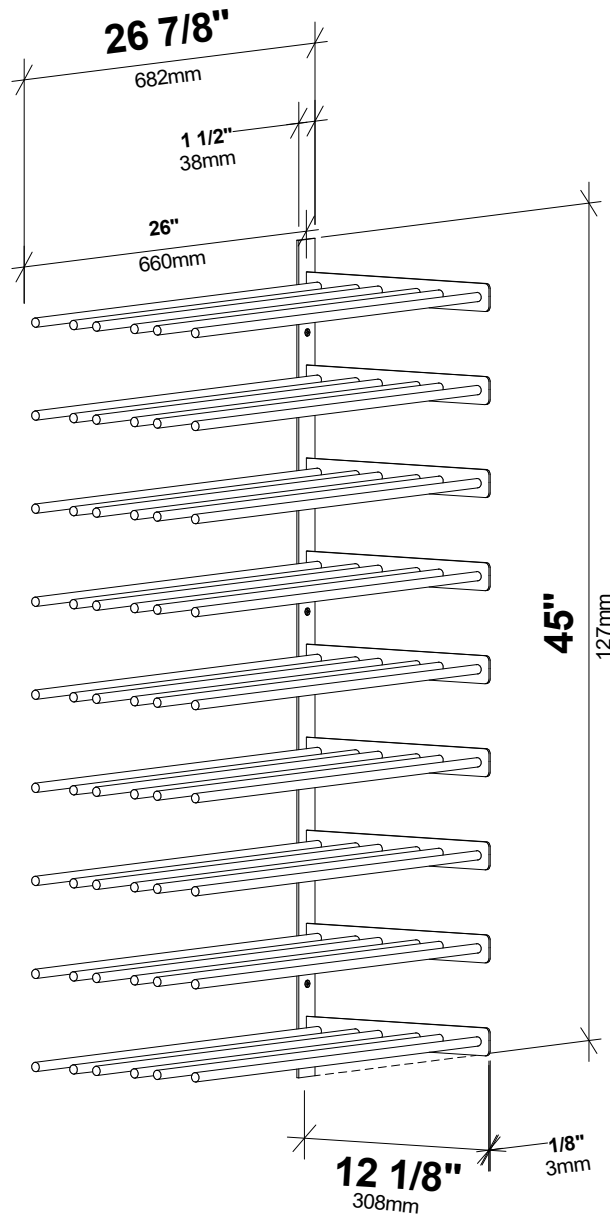

# Evolution Wine Wall Ext 45 2C

Spec Sheet for WW-EX453-2C (54-bottle extension, additional purchase required)

VINTAGEVIEW<sup>®</sup>  
MOVING WINE STORAGE FORWARD