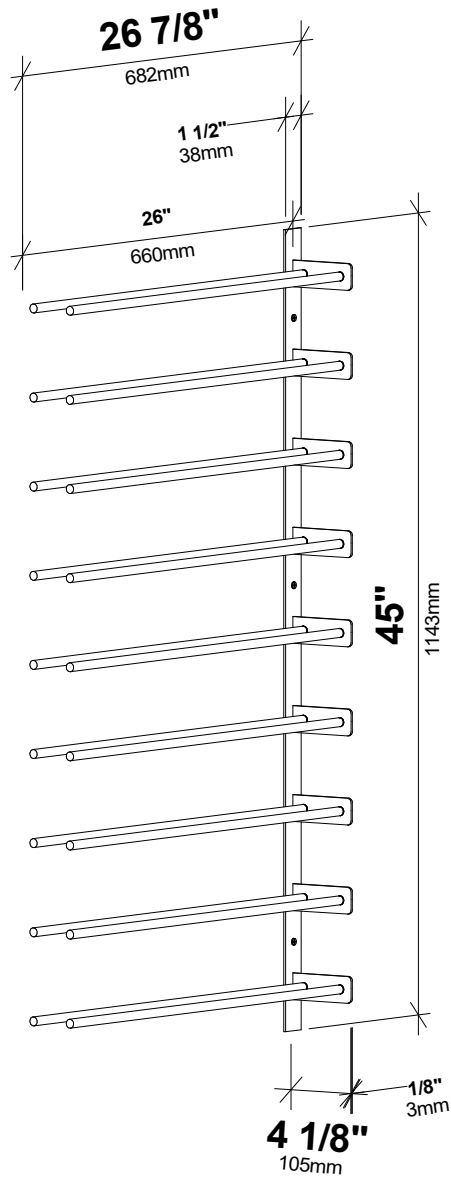

# Evolution Wine Wall Ext 45 2C

Spec Sheet for WW-EX451-2C (18-bottle extension, additional purchase required)

VINTAGEVIEW<sup>®</sup>  
MOVING WINE STORAGE FORWARD