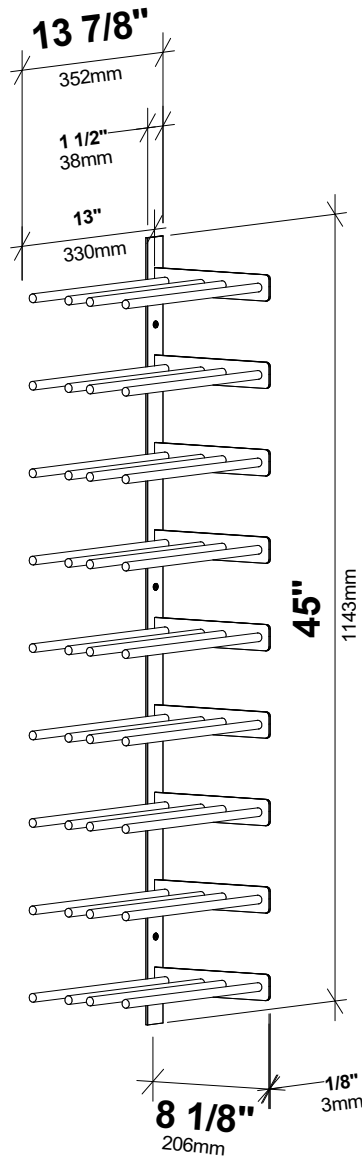

# Evolution Wine Wall 45 1C Extension

Spec Sheet for WW-EX452-1C (18-bottle extension, additional purchase required)

VINTAGEVIEW<sup>®</sup>  
MOVING WINE STORAGE FORWARD