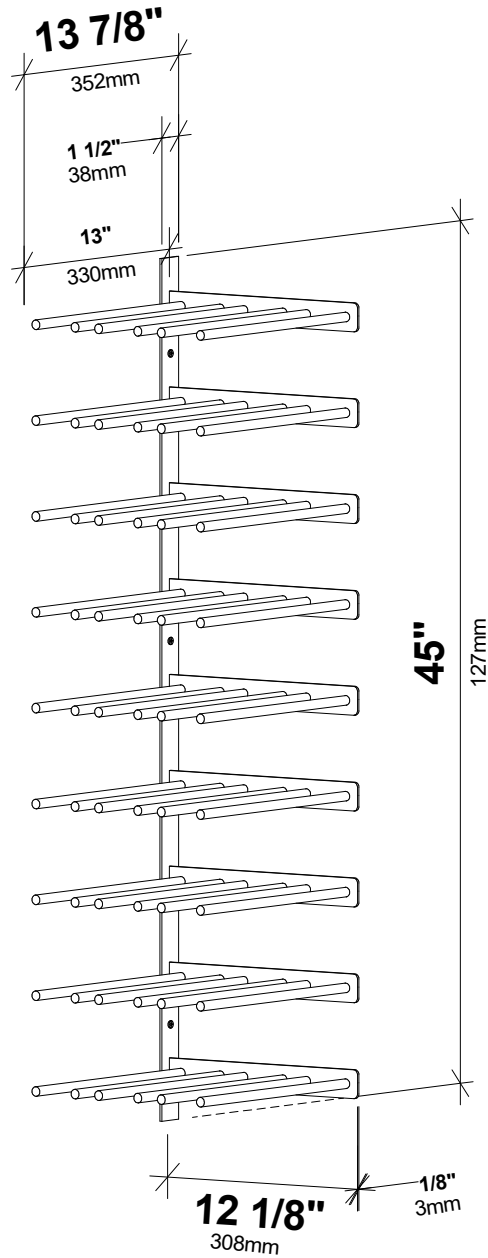

Evolution Wine Wall Ext 45 1C

Spec Sheet for WW-EX453-1C (27-bottle extension, additional purchase required)

VINTAGEVIEW[®]
MOVING WINE STORAGE FORWARD