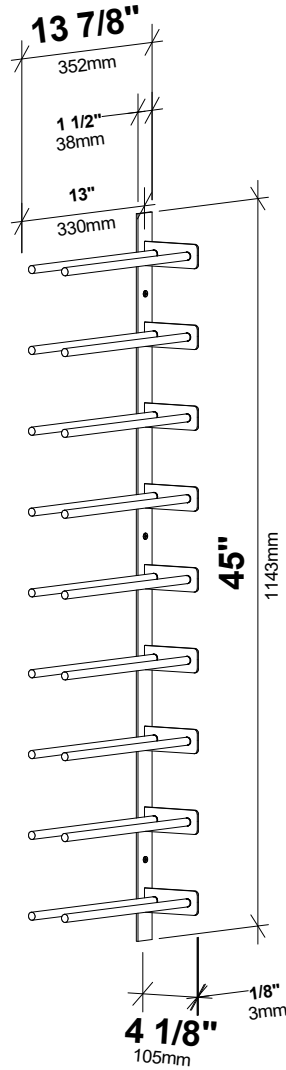

Evolution Wine Wall Ext 45 1C

Spec Sheet for WW-EX451-1C (9-bottle extension, additional purchase required)

VINTAGEVIEW[®]
MOVING WINE STORAGE FORWARD