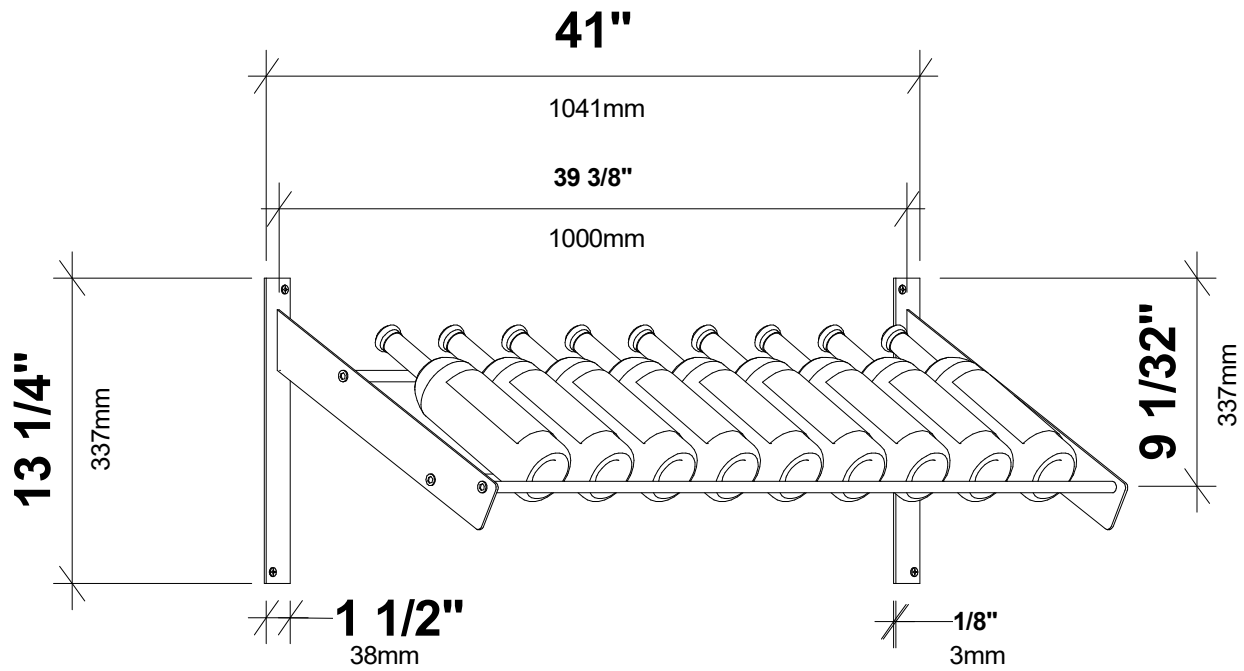

Evolution Wine Wall PR 3C

Spec Sheet for WW-PR (9-bottle wine rack)

VINTAGEVIEW®
MOVING WINE STORAGE FORWARD