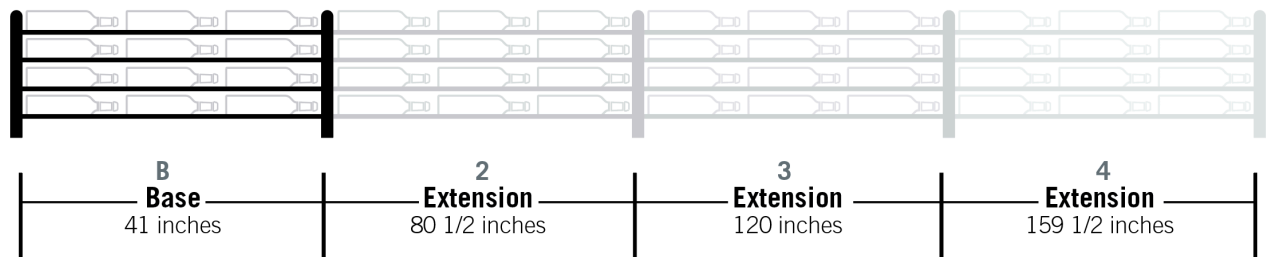

Evolution Wine Wall PR 3C

Spec Sheet for WW-PR (9-bottle wine rack)

VINTAGEVIEW®
MOVING WINE STORAGE FORWARD