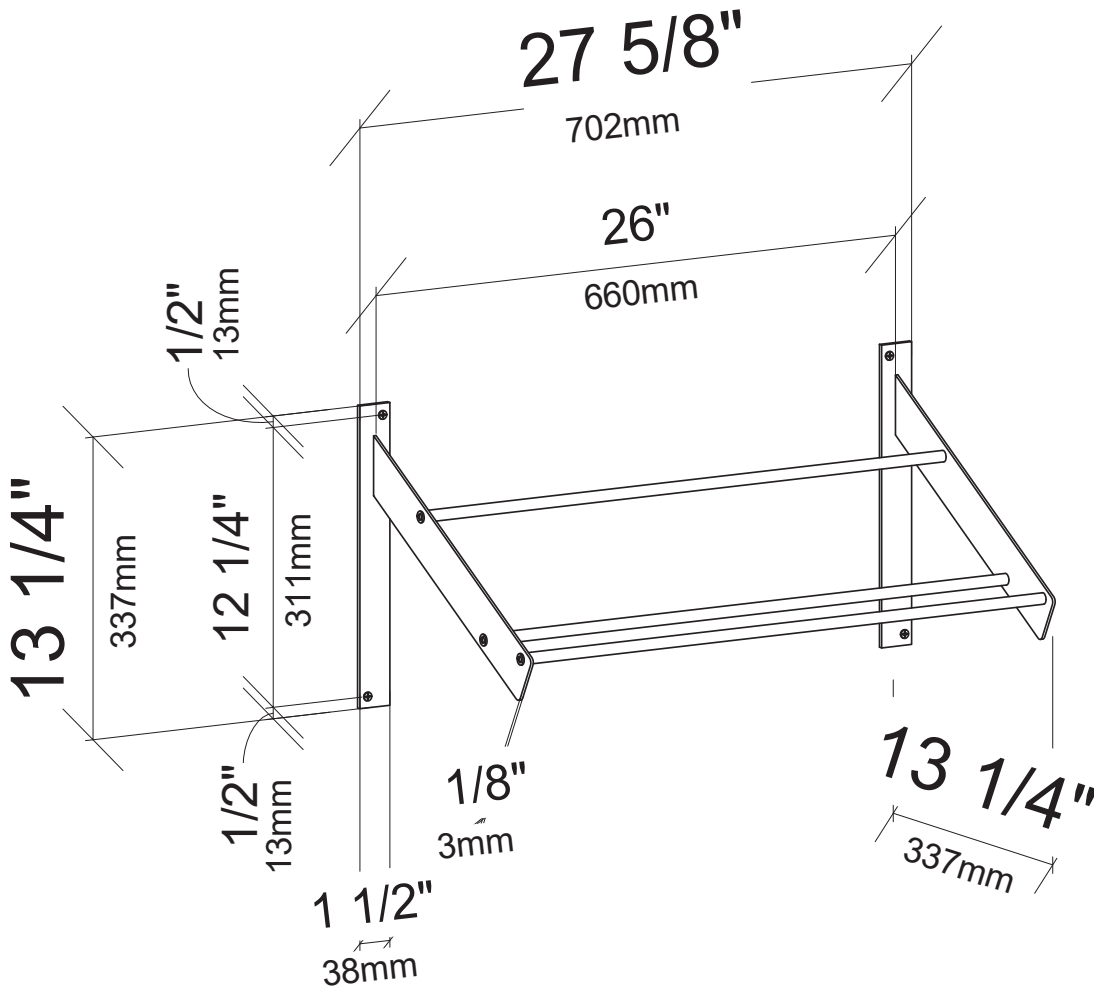

Evolution Wine Wall PR

Spec Sheet for (WW-PR-2C) 6-bottle wine rack.

VINTAGEVIEW[®]
MOVING WINE STORAGE FORWARD