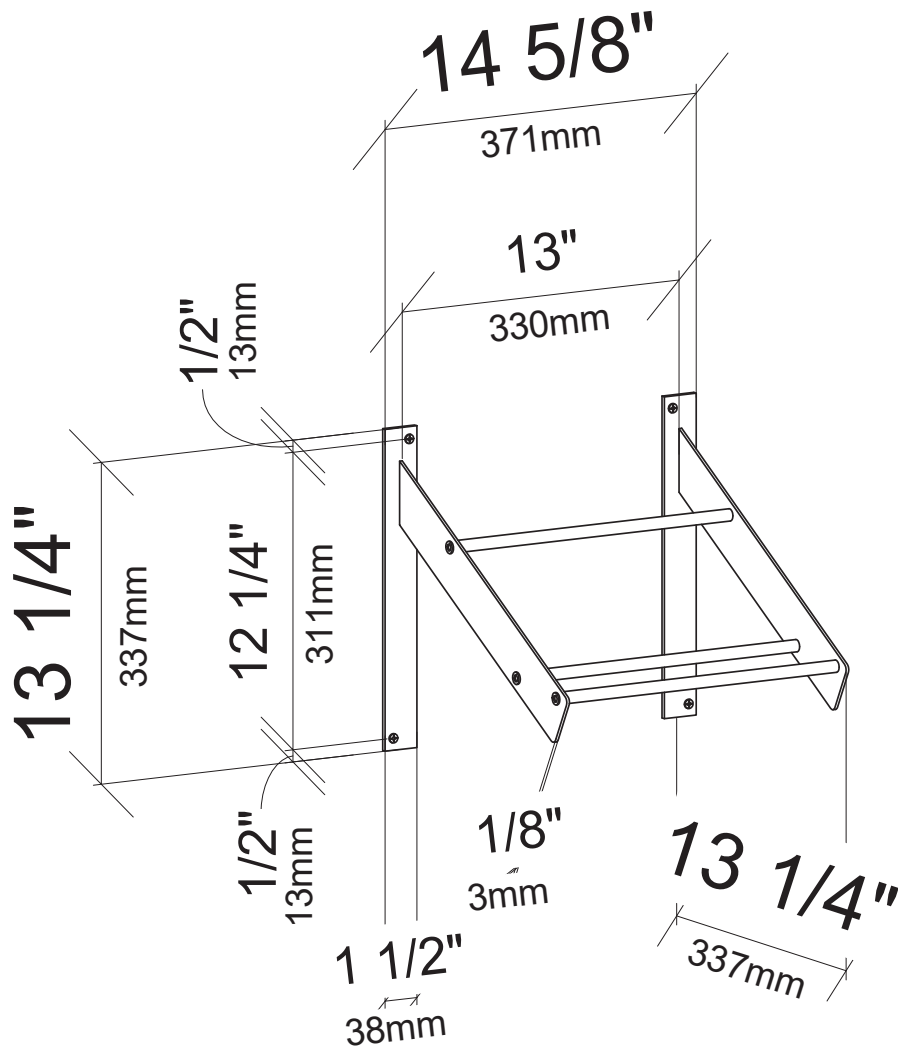

Evolution Wine Wall PR

Spec Sheet for (WW-PR-1C) 3-bottle wine rack.

VINTAGEVIEW[®]
MOVING WINE STORAGE FORWARD