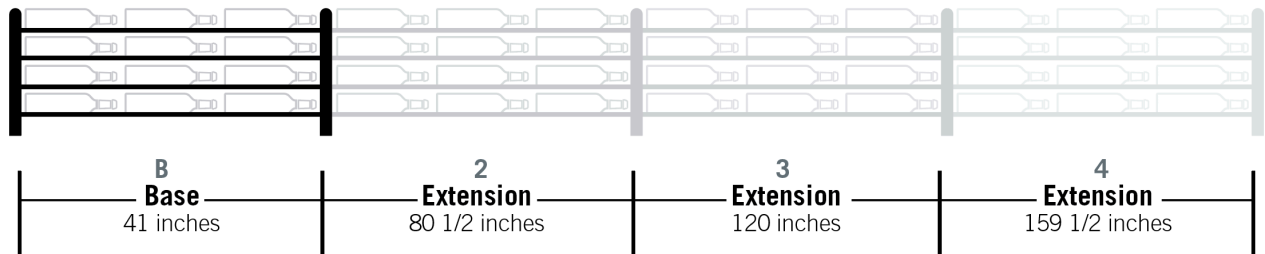

# Evolution Wine Wall 5 3C Extension

Spec Sheet for WW-EX053 (9-bottle extension, additional purchase required)

VINTAGEVIEW<sup>®</sup>  
MOVING WINE STORAGE FORWARD