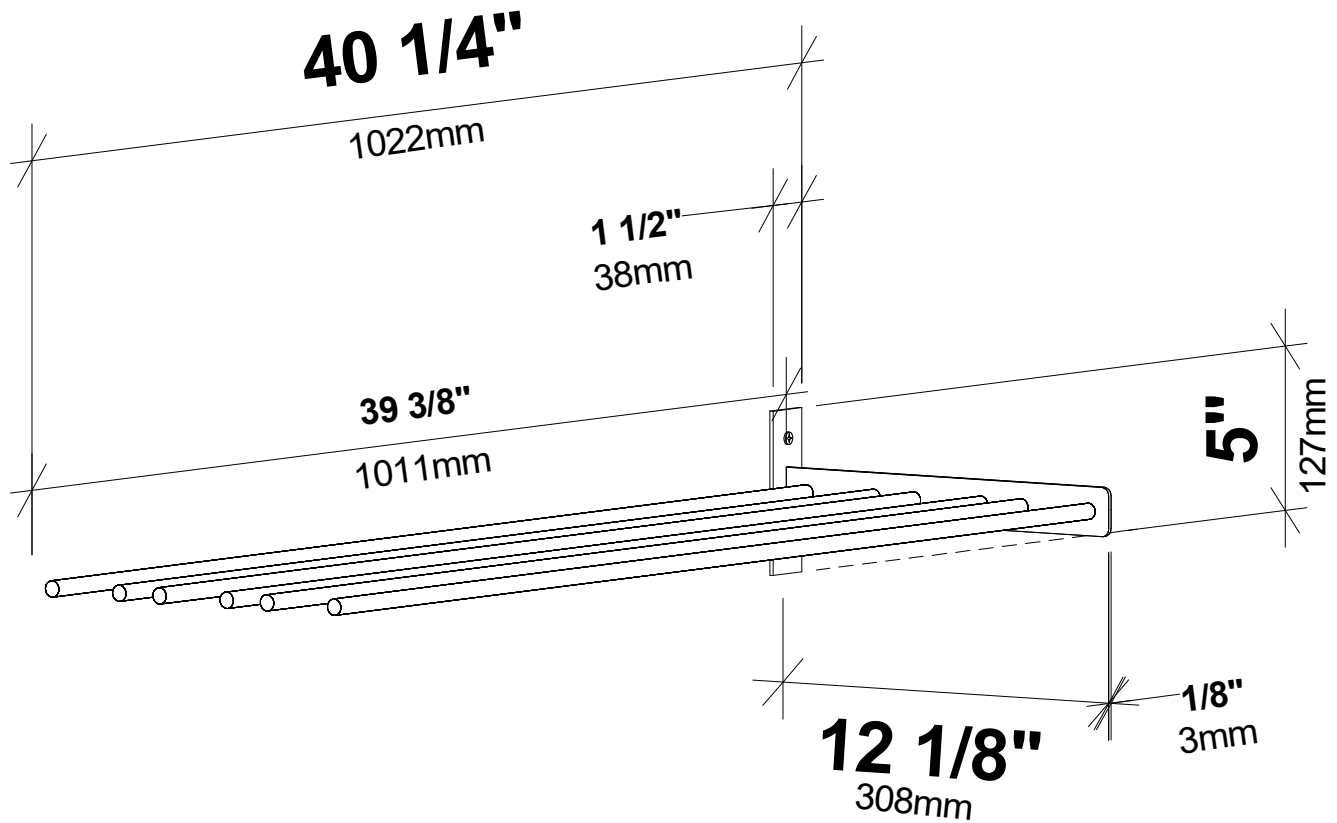

# Evolution Wine Wall 5 3C Extension

Spec Sheet for WW-EX053 (9-bottle extension, additional purchase required)

VINTAGEVIEW<sup>®</sup>  
MOVING WINE STORAGE FORWARD