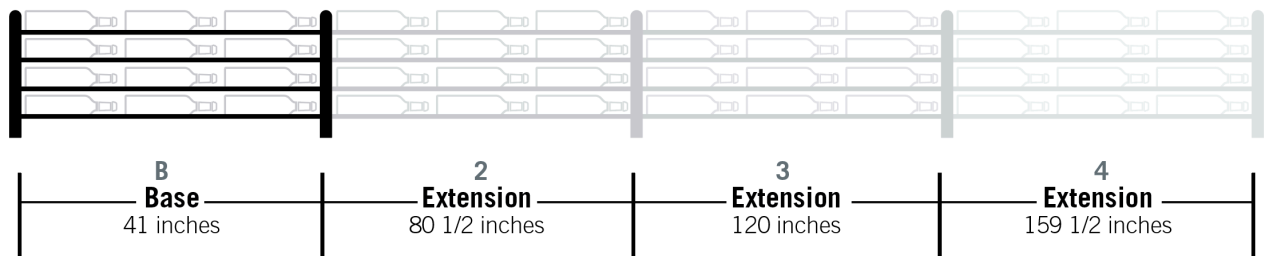

Evolution Wine Wall 5 3C Extension

Spec Sheet for WW-EX051 (3-bottle extension, additional purchase required)

VINTAGEVIEW[®]
MOVING WINE STORAGE FORWARD