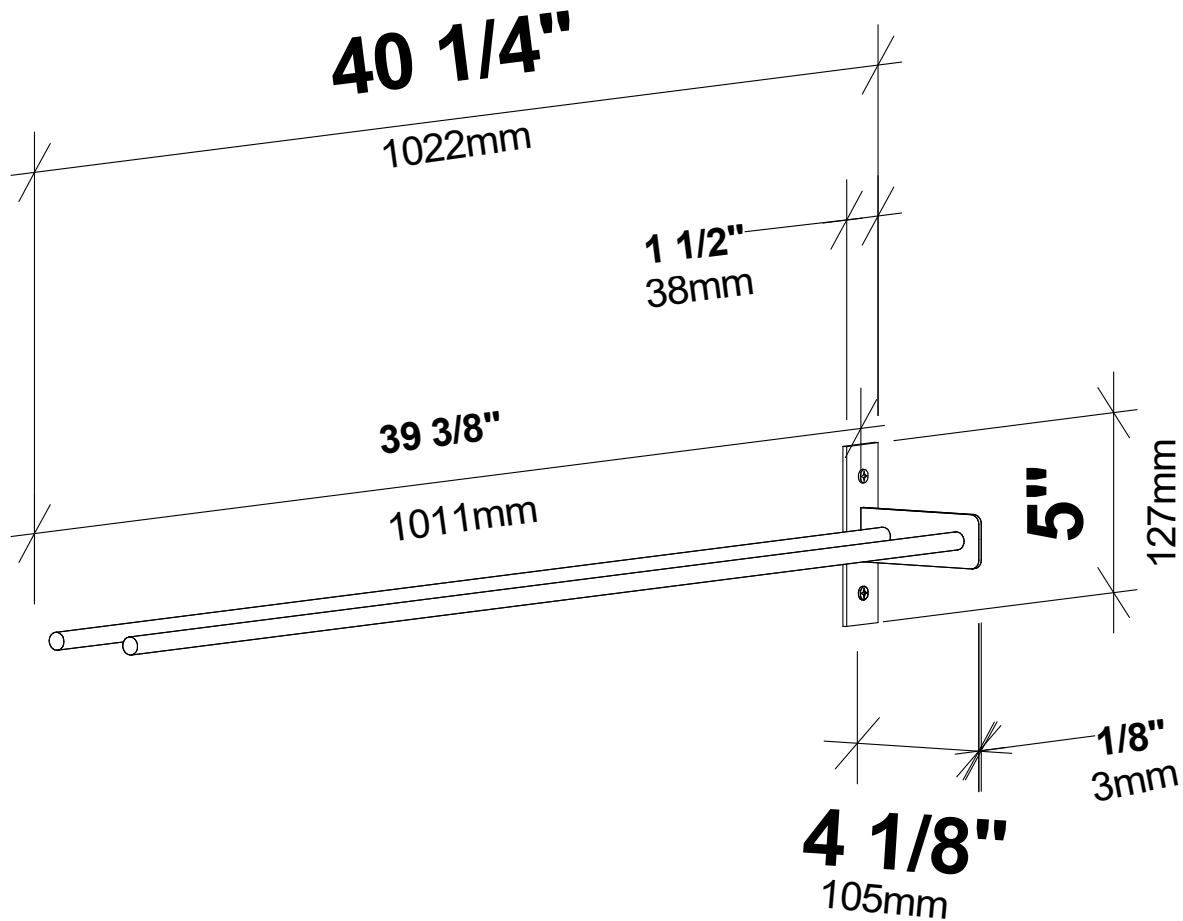

Evolution Wine Wall 5 3C Extension

Spec Sheet for WW-EX051 (3-bottle extension, additional purchase required)

VINTAGEVIEW[®]
MOVING WINE STORAGE FORWARD