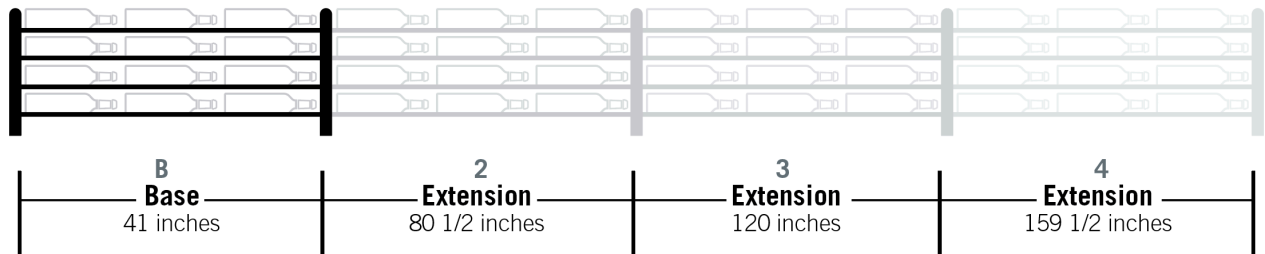

# Evolution Wine Wall 5 3C Extension

Spec Sheet for WW-EX052 (6-bottle extension, additional purchase required)

VINTAGEVIEW<sup>®</sup>  
MOVING WINE STORAGE FORWARD