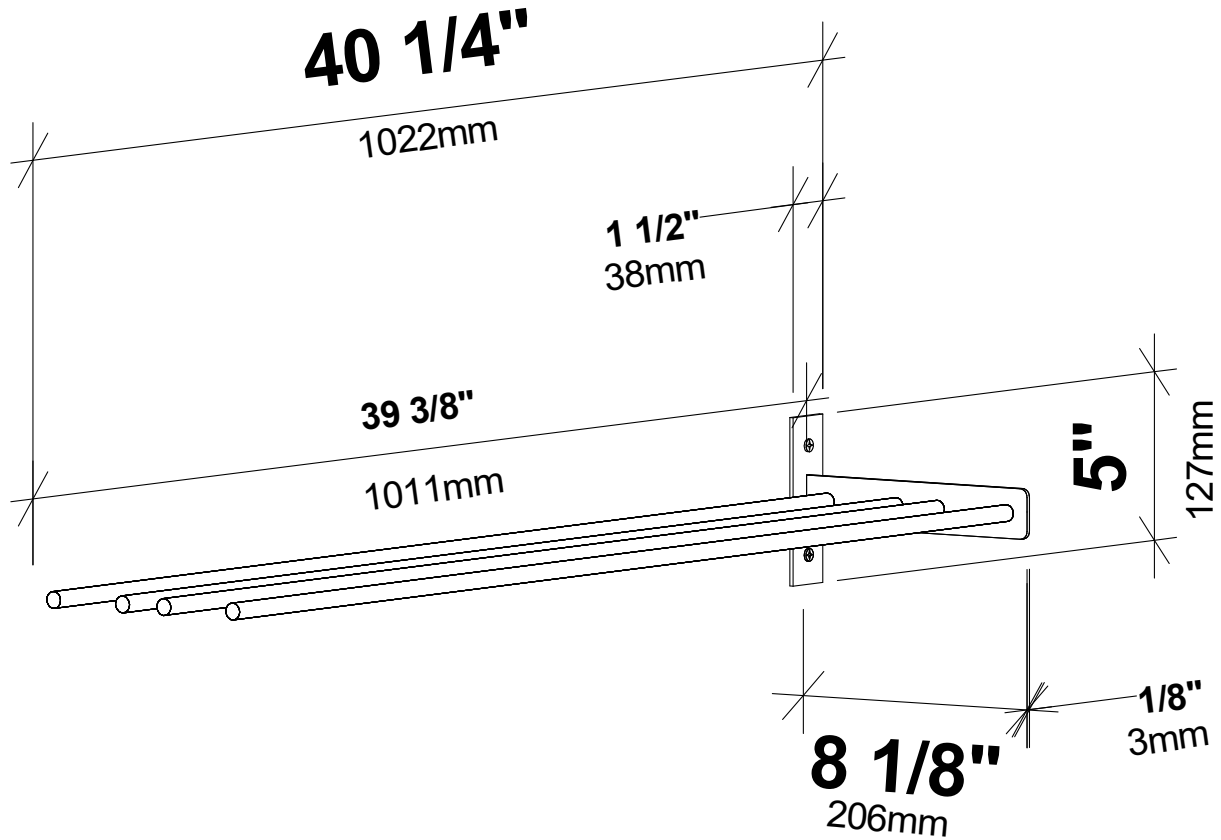

# Evolution Wine Wall 5 3C Extension

Spec Sheet for WW-EX052 (6-bottle extension, additional purchase required)

VINTAGEVIEW<sup>®</sup>  
MOVING WINE STORAGE FORWARD