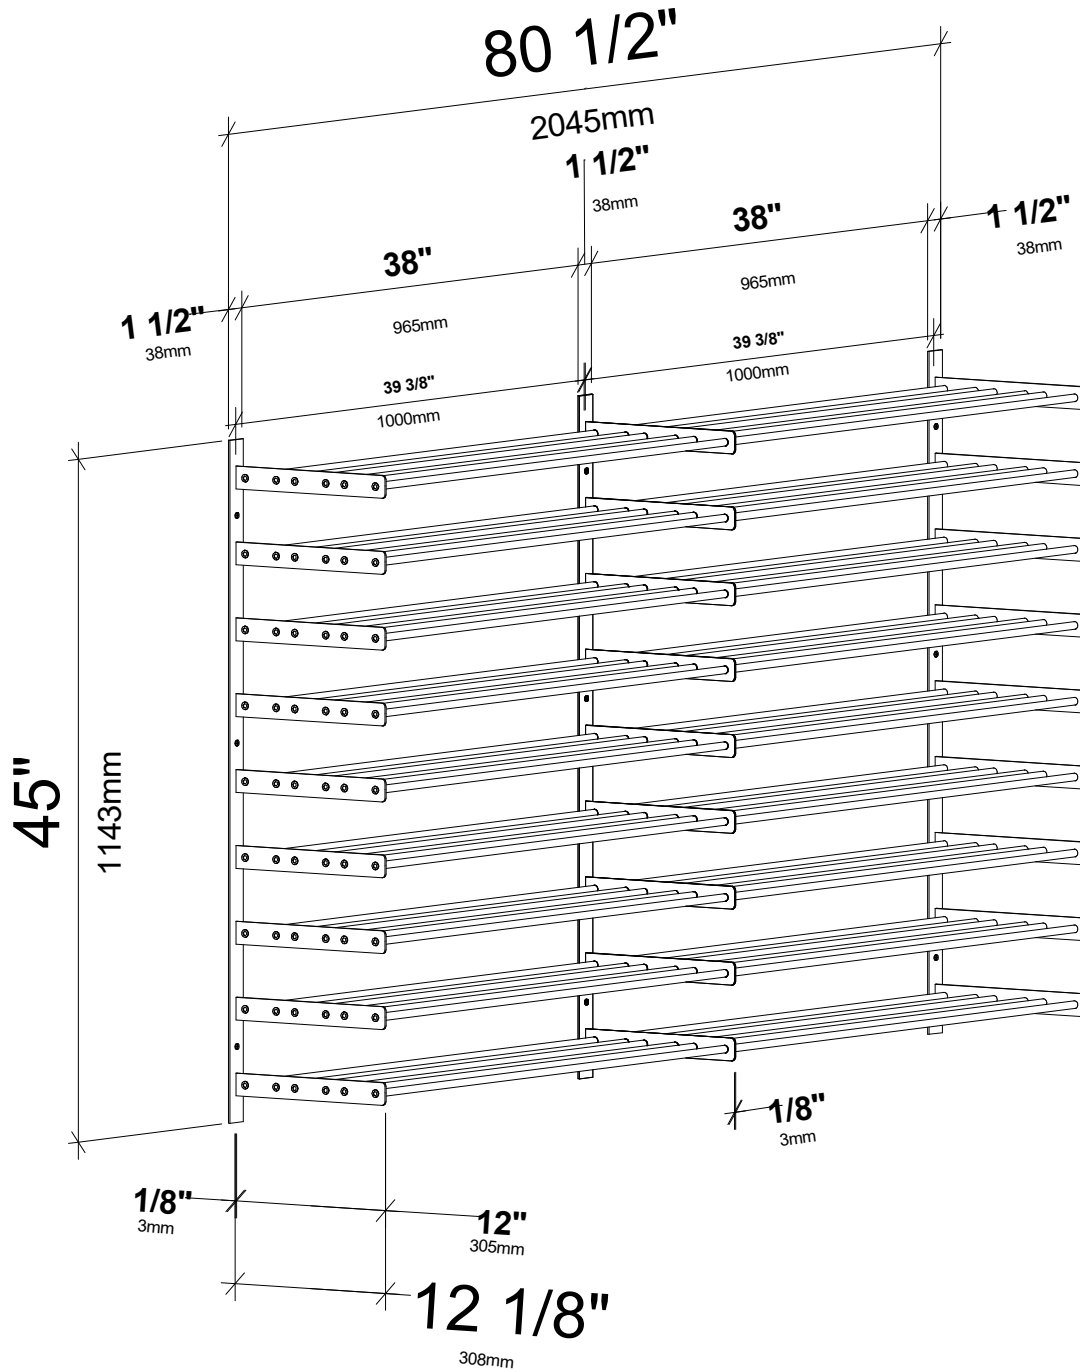

Evolution Wine Wall 45" Wine Rack Kit (162 bottles)

Spec Sheet for WW-9X6X3

VINTAGEVIEW®
MOVING WINE STORAGE FORWARD